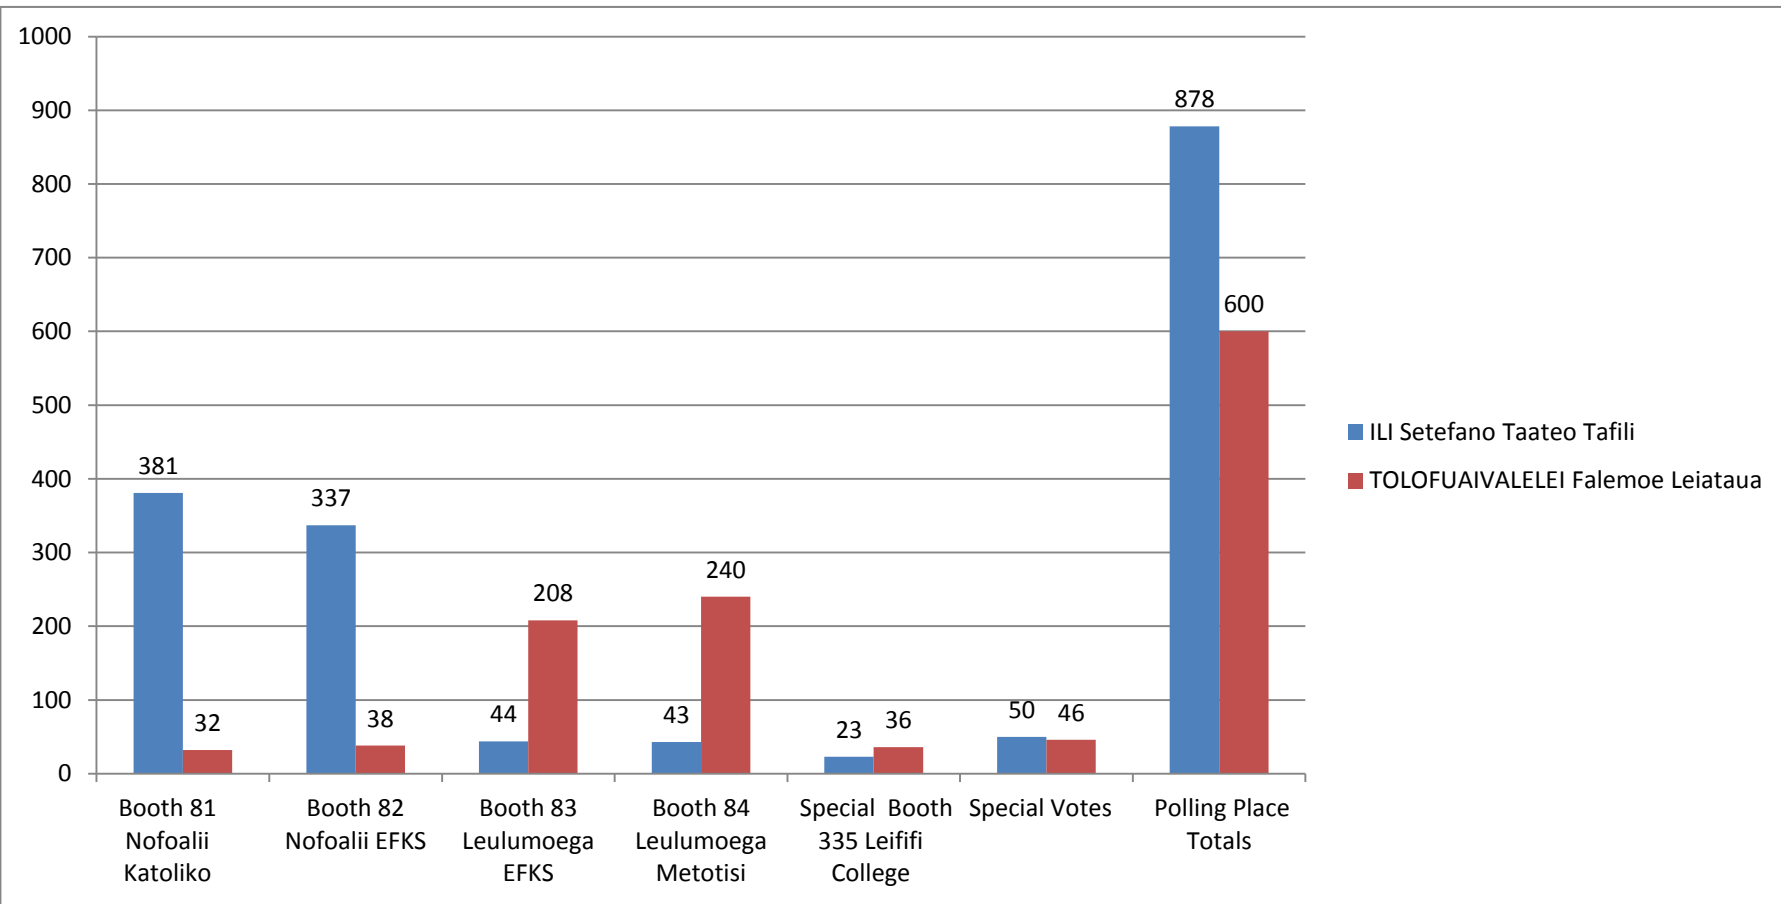

AANA ALOFI NU.2**GENERAL ELECTIONS ORDINARY BALLOT AND VOTING PAPERS OFFICIAL RESULTS 2011**

| BALLOT PAPERS | | | | | | | |
|--|---------------------------------------|-----------------------------------|-------------------------------------|---|--|--------------------------|---------------------------------|
| Candidates | Booth 81 Nofaalii Katoliko | Booth 82 Nofaalii EFKS | Booth 83 Leulumoega EFKS | Booth 84 Leulumoega Metotisi | Special Booth 335 Leififi College | Special Votes | Polling Place Totals |
| ILI Setefano Taateo Tafili | 381 | 337 | 44 | 43 | 23 | 50 | 878 |
| TOLOFUAIVALELEI Falemoe Leiatuaa | 32 | 38 | 208 | 240 | 36 | 46 | 600 |
| Sub - total (Total Valid Votes) | 413 | 375 | 252 | 283 | 59 | 96 | 1,478 |
| Informal Votes | 1 | 4 | 1 | | | 1 | 7 |
| Apparent Dual Votes | 3 | 1 | 2 | 1 | 1 | 2 | 10 |
| Total Votes Cast | 417 | 380 | 255 | 284 | 60 | 99 | 1,495 |

TOTAL VOTES IN PERCENTAGE