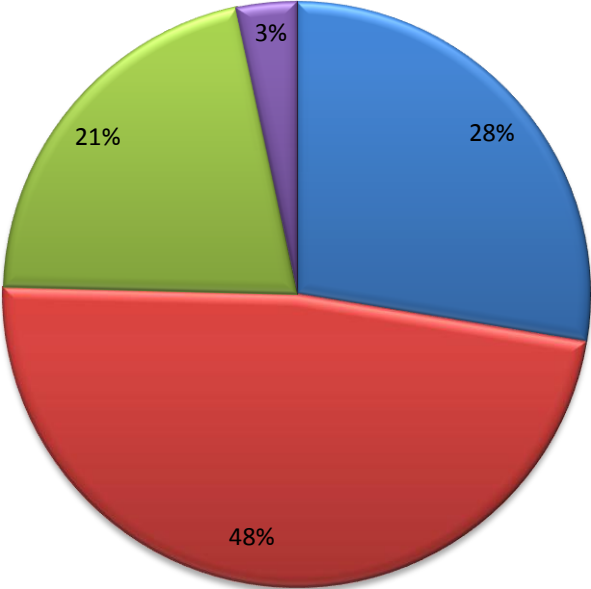

TOTAL VOTES IN PERCENTAGE

- IFOPO MATIA Filisi
- MULIPOLA LEIATAUA Laki
- MULIPOLA TAUPAU LEIATAUALESA Olive
- TAUTAIOLEVAO Tautala Asovale