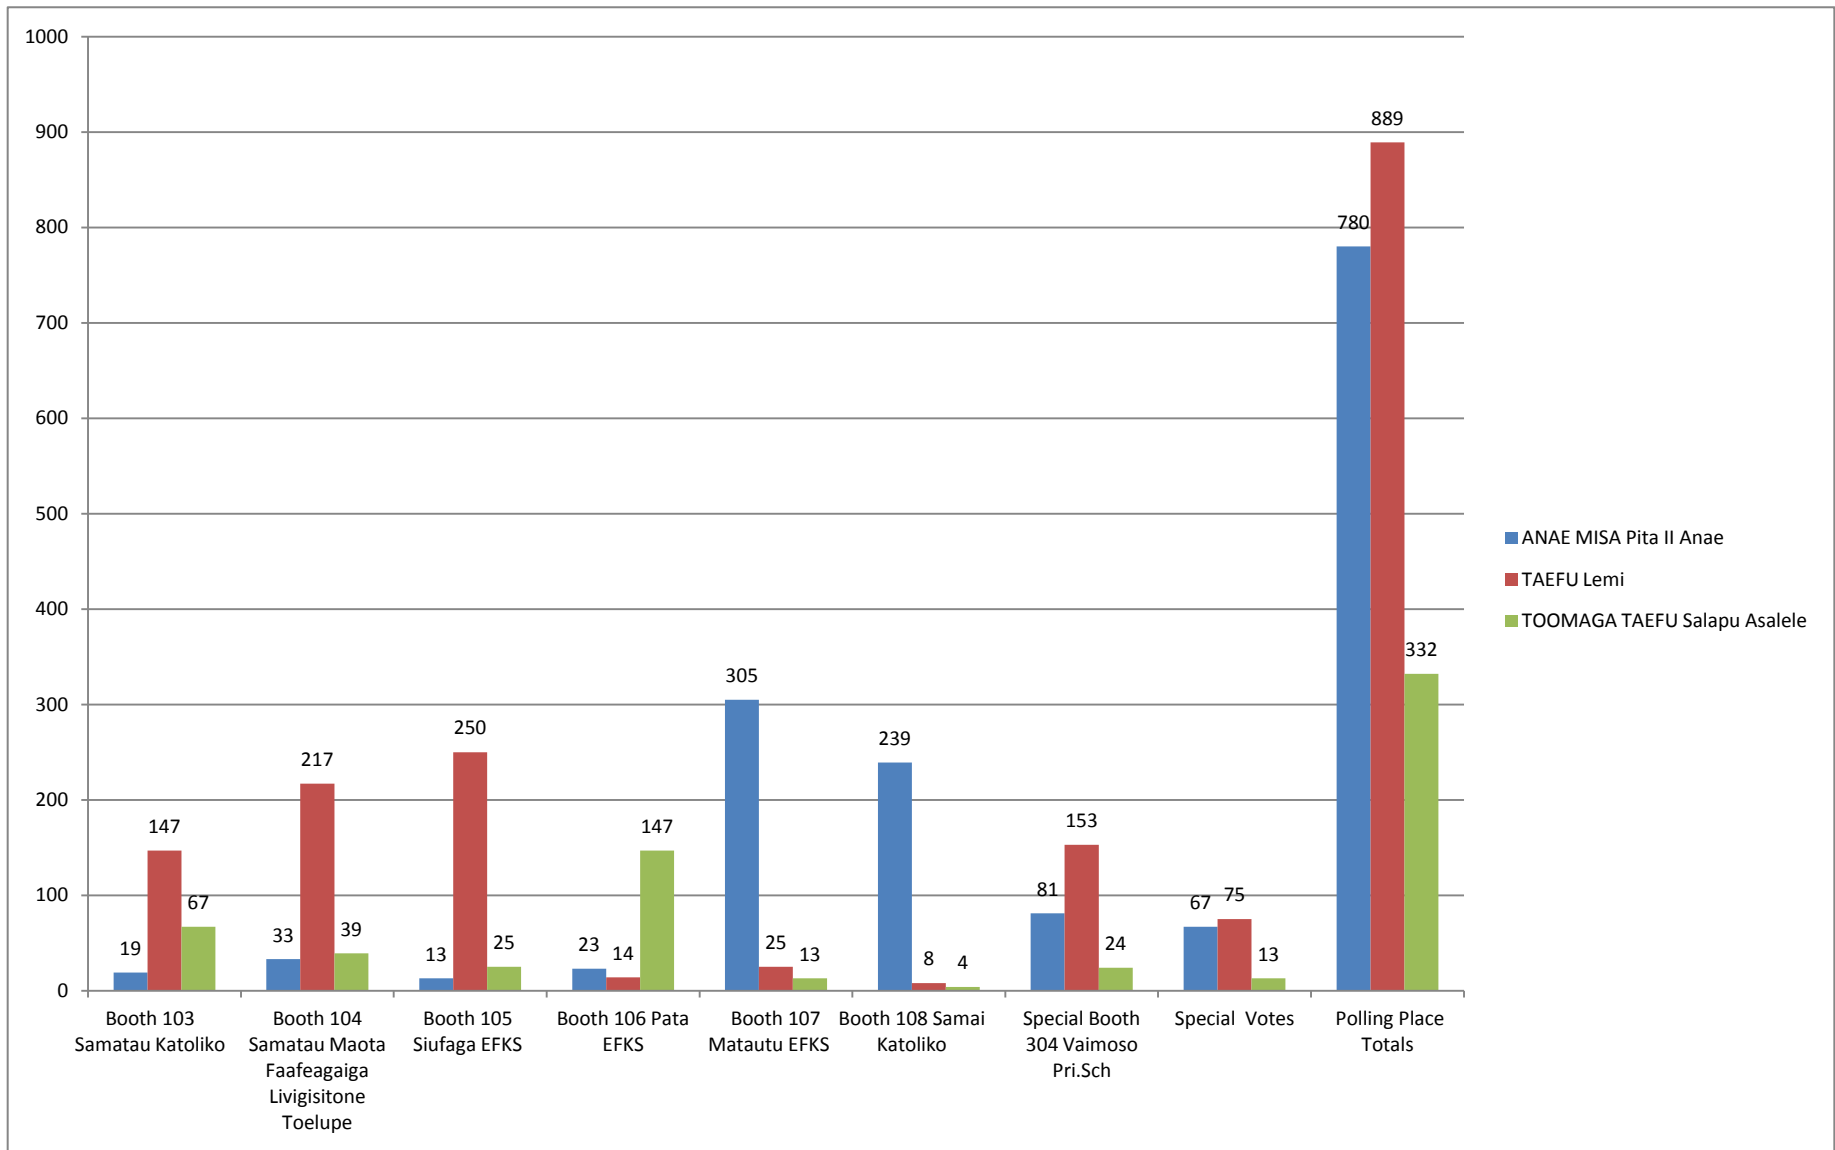

FALELATAI & SAMATAU

GENERAL ELECTIONS ORDINARY BALLOT AND VOTING PAPERS OFFICIAL RESULTS 2016

Candidates	BALLOT PAPERS								
	Booth 103 Samatau Katoliko	Booth 104 Samatau Maota Faafeagaiga Livigisitone Toelupe	Booth 105 Siufaga EFKS	Booth 106 Pata EFKS	Booth 107 Matautu EFKS	Booth 108 Samai Katoliko	Special Booth 304 Vaimoso Pri.Sch	Special Votes	Polling Place Totals
ANAE MISA Pita Il Anae	19	33	13	23	305	239	81	67	780
TAEFU Lemi	147	217	250	14	25	8	153	75	889
TOOMAGA TAEFU Salapu Asalele	67	39	25	147	13	4	24	13	332
Sub-total (Total Valid Votes)	233	289	288	184	343	251	258	155	2,001
Informal Votes	1	2	3	1	2	4	7	2	22
Apparent Dual Votes			2	1	1	1			5
Total Votes Cast	234	291	293	186	346	256	265	157	2,028

TOTAL VOTES BY BOOTHS

TOTAL VOTES INPERCENTAGE

- ANAE MISA Pita II Anae
- TAEFU Lemi
- TOOMAGA TAEFU Salapu Asalele