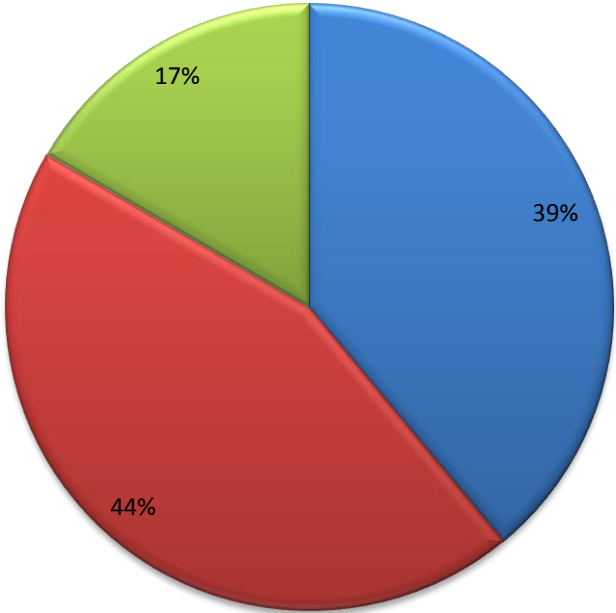

FALELATAI & SAMATAU

GENERAL ELECTIONS ORDINARY BALLOT AND VOTING PAPERS OFFICIAL RESULTS 2016

Candidates	BALLOT PAPERS								
	Booth 103 Samatau Katoliko	Booth 104 Samatau Maota Faafeagaiga Livigisitone Toelupe	Booth 105 Siufaga EFKS	Booth 106 Pata EFKS	Booth 107 Matautu EFKS	Booth 108 Samai Katoliko	Special Booth 304 Vaimoso Pri.Sch	Special Votes	Polling Place Totals
ANAE MISA Pita Il Anae	19	33	13	23	305	239	81	67	780
TAEFU Lemi	147	217	250	14	25	8	153	75	889
TOOMAGA TAEFU Salapu Asalele	67	39	25	147	13	4	24	13	332
Sub-total (Total Valid Votes)	233	289	288	184	343	251	258	155	2,001
Informal Votes	1	2	3	1	2	4	7	2	22
Apparent Dual Votes			2	1	1	1			5
Total Votes Cast	234	291	293	186	346	256	265	157	2,028

TOTAL VOTES BY BOOTHS

TOTAL VOTES INPERCENTAGE

- ANAE MISA Pita II Anae
- TAEFU Lemi
- TOOMAGA TAEFU Salapu Asalele