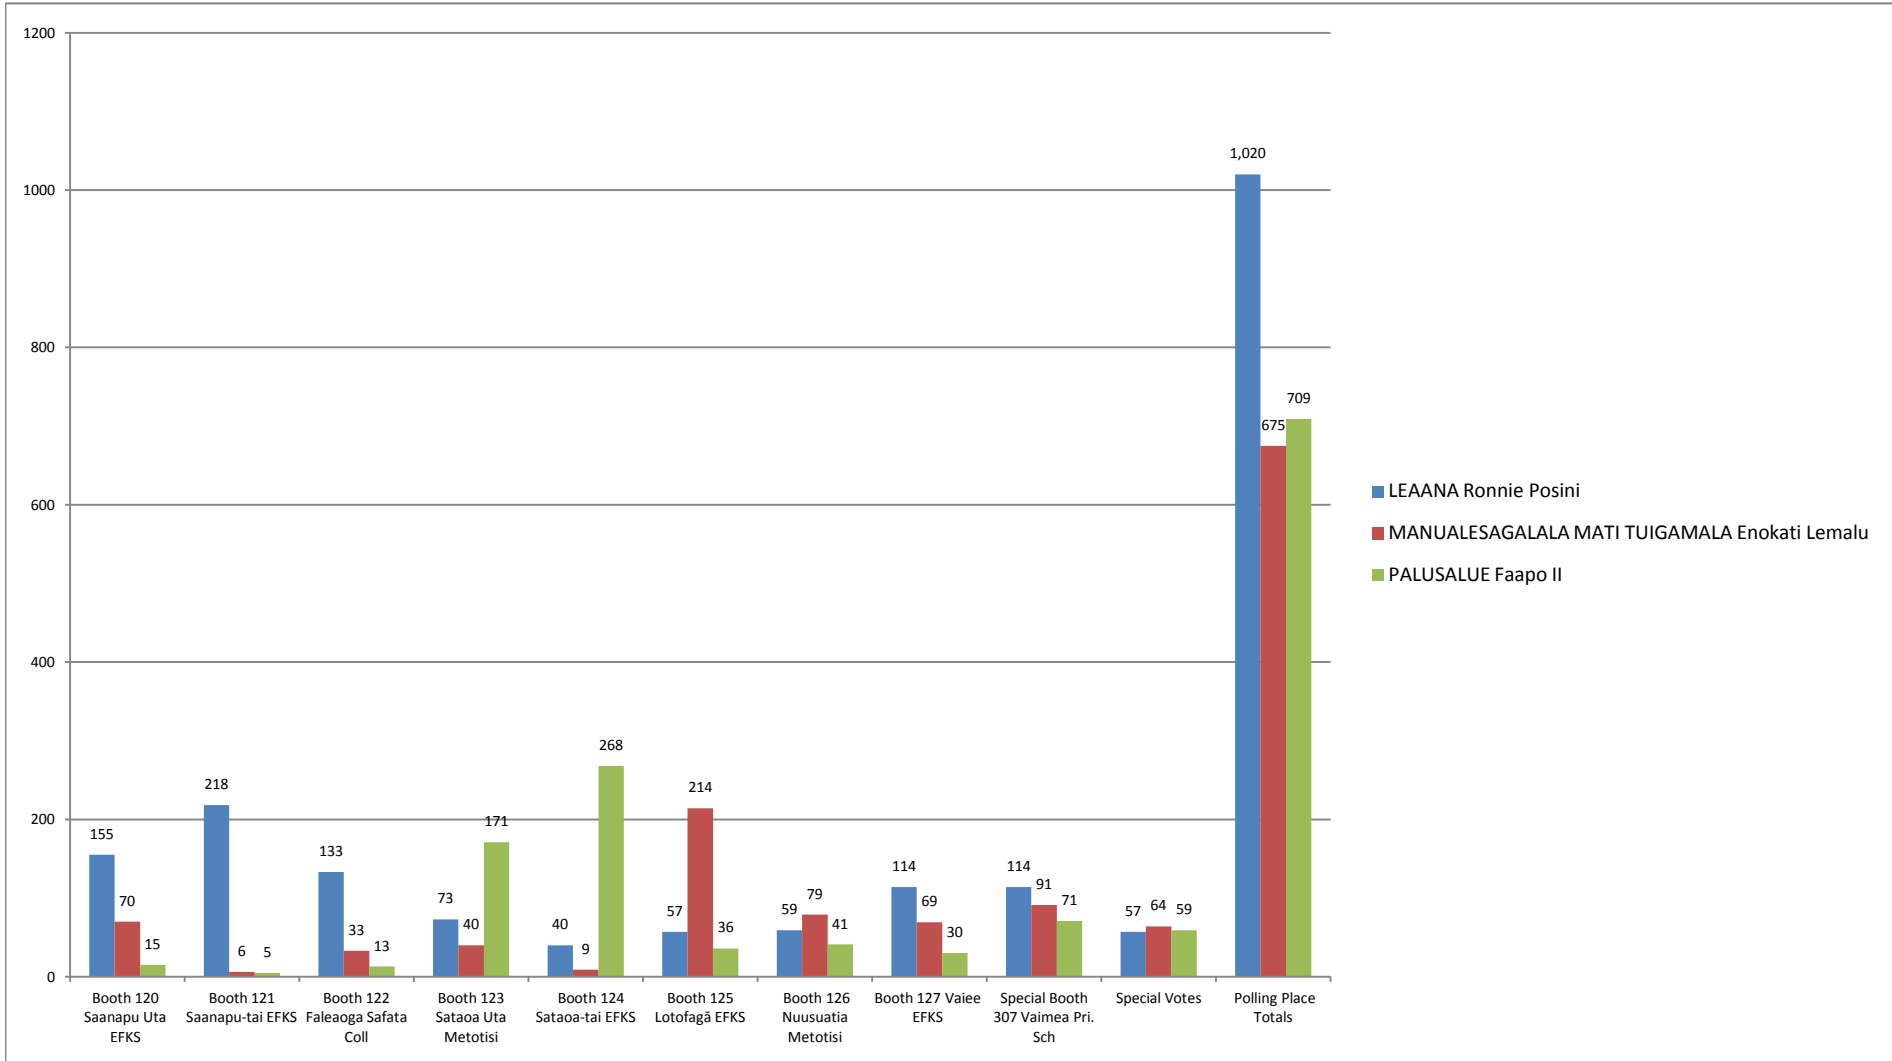

SAFATA SISIFO

GENERAL ELECTIONS ORDINARY BALLOT AND VOTING PAPERS OFFICIAL RESULTS 2016

Candidates	BALLOT PAPERS										
	Booth 120 Saanapu Uta EFKS	Booth 121 Saanapu-tai EFKS	Booth 122 Faleaoga Safata Coll	Booth 123 Sataoa Uta Metotisi	Booth 124 Sataoa-tai EFKS	Booth 125 Lotofagā EFKS	Booth 126 Nuusuatia Metotisi	Booth 127 Vaiee EFKS	Special Booth 307 Vaimea Pri. Sch	Special Votes	Polling Place Totals
LEAANA Ronnie Posini	155	218	133	73	40	57	59	114	114	57	1,020
MANUALESAGALALA MATI TUIGAMALA Enokati Lemalu	70	6	33	40	9	214	79	69	91	64	675
PALUSALUE Faapo II	15	5	13	171	268	36	41	30	71	59	709
Sub - total (Total Valid Votes)	240	229	179	284	317	307	179	213	276	180	2,404
Informal Votes	3	2		3				2		3	13
Apparent Dual Votes	1		2		2				3		8
Total Votes Cast	244	231	181	287	319	307	179	215	279	183	2,425

TOTAL VOTES BY BOOTHS

TOTAL VOTES IN PERCENTAGE

■ LEAANA Ronnie Posini

■ MANUALESAGALALA MATI TUIGAMALA
Enokati Lemalu

■ PALUSALUE Faapo II