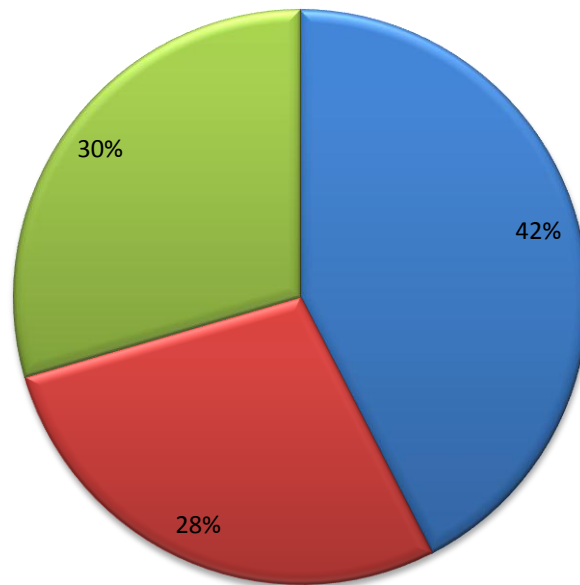

SAFATA SISIFO

GENERAL ELECTIONS ORDINARY BALLOT AND VOTING PAPERS OFFICIAL RESULTS 2016

Candidates	BALLOT PAPERS										
	Booth 120 Saanapu Uta EFKS	Booth 121 Saanapu-tai EFKS	Booth 122 Faleaoga Safata Coll	Booth 123 Sataoa Uta Metotisi	Booth 124 Sataoa-tai EFKS	Booth 125 Lotofagā EFKS	Booth 126 Nuusuatia Metotisi	Booth 127 Vaiee EFKS	Special Booth 307 Vaimea Pri. Sch	Special Votes	Polling Place Totals
LEAANA Ronnie Posini	155	218	133	73	40	57	59	114	114	57	1,020
MANUALESAGALALA MATI TUIGAMALA Enokati Lemalu	70	6	33	40	9	214	79	69	91	64	675
PALUSALUE Faapo II	15	5	13	171	268	36	41	30	71	59	709
Sub - total (Total Valid Votes)	240	229	179	284	317	307	179	213	276	180	2,404
Informal Votes	3	2		3				2		3	13
Apparent Dual Votes	1		2		2				3		8
Total Votes Cast	244	231	181	287	319	307	179	215	279	183	2,425

TOTAL VOTES BY BOOTHS

TOTAL VOTES IN PERCENTAGE

■ LEAANA Ronnie Posini

■ MANUALESAGALALA MATI TUIGAMALA
Enokati Lemalu

■ PALUSALUE Faapo II