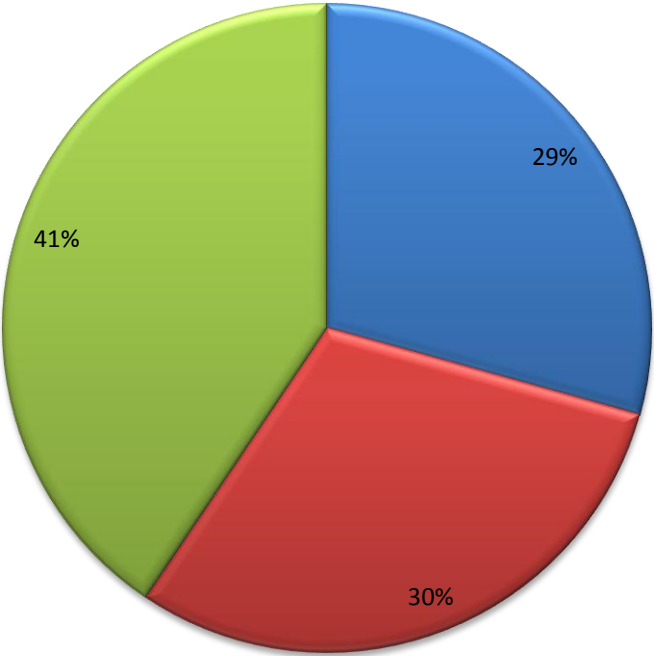

SAFATA SASAE

GENERAL ELECTIONS ORDINARY BALLOT AND VOTING PAPERS OFFICIAL RESULTS 2016

Candidates	BALLOT PAPERS						
	Booth 128 Fusi Metotisi	Booth 129 Fausaga EFKS	Booth 130 Tafitoala Katoliko	Booth 131 Mulivai Katoliko	Special Booth 306 Vaimea Pri. Sch	Special Votes	Total Polling Places
LAUMATIAMANU Ringo M. Purcell Laumatia	10	157	97	72	44	16	396
LEOTA-SUATELE Manusegi	13	15	43	143	172	21	407
NONU Niumata Lose	350	55	58	9	47	29	548
Sub - total (Total Valid Votes)	373	227	198	224	263	66	1351
Informal Votes							
Apparent Dual Votes	1	1		1	1		4
Total Votes Cast	374	228	198	225	264	66	1355

TOTAL VOTES BY BOOTHS

TOTAL VOTES IN PERCENTAGE

- LAUMATIAMANU Ringo M. Purcell Laumatia
- LEOTA-SUATELE Manusegi
- NONU Niumata Lose