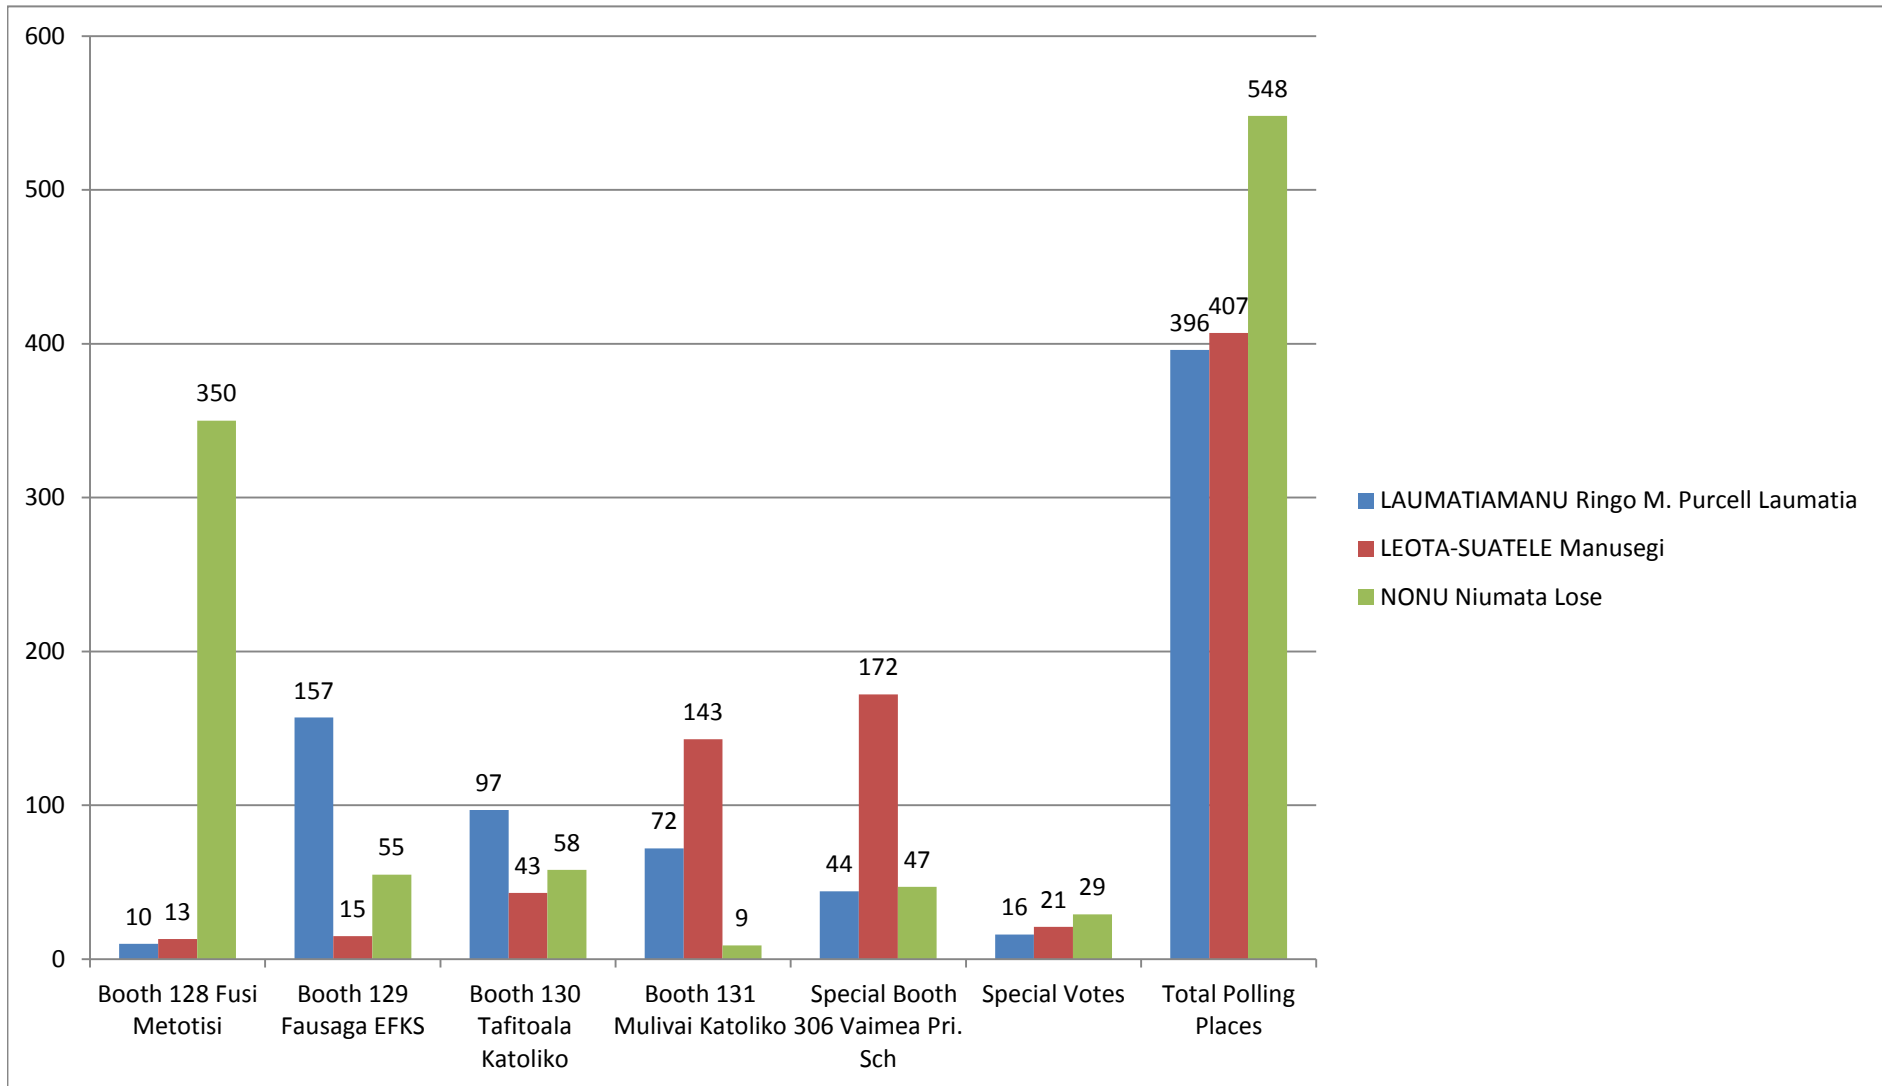

SAFATA SASAE

GENERAL ELECTIONS ORDINARY BALLOT AND VOTING PAPERS OFFICIAL RESULTS 2016

Candidates	BALLOT PAPERS						
	Booth 128 Fusi Metotisi	Booth 129 Fausaga EFKS	Booth 130 Tafitoala Katoliko	Booth 131 Mulivai Katoliko	Special Booth 306 Vaimea Pri. Sch	Special Votes	Total Polling Places
LAUMATIAMANU Ringo M. Purcell Laumatia	10	157	97	72	44	16	396
LEOTA-SUATELE Manusegi	13	15	43	143	172	21	407
NONU Niumata Lose	350	55	58	9	47	29	548
Sub - total (Total Valid Votes)	373	227	198	224	263	66	1351
Informal Votes							
Apparent Dual Votes	1	1		1	1		4
Total Votes Cast	374	228	198	225	264	66	1355

TOTAL VOTES BY BOOTHS

TOTAL VOTES IN PERCENTAGE

- LAUMATIAMANU Ringo M. Purcell Laumatia
- LEOTA-SUATELE Manusegi
- NONU Niumata Lose