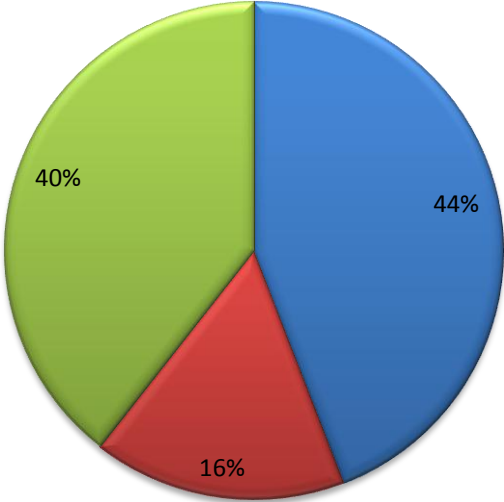

Total Votes in Percentage

- SULAMANAIA Fetaiai Tauiliili Tuivasa
- TAFASE Uili Lautua
- TUISUGALETAUA MAPOSUA Sofara Aveau