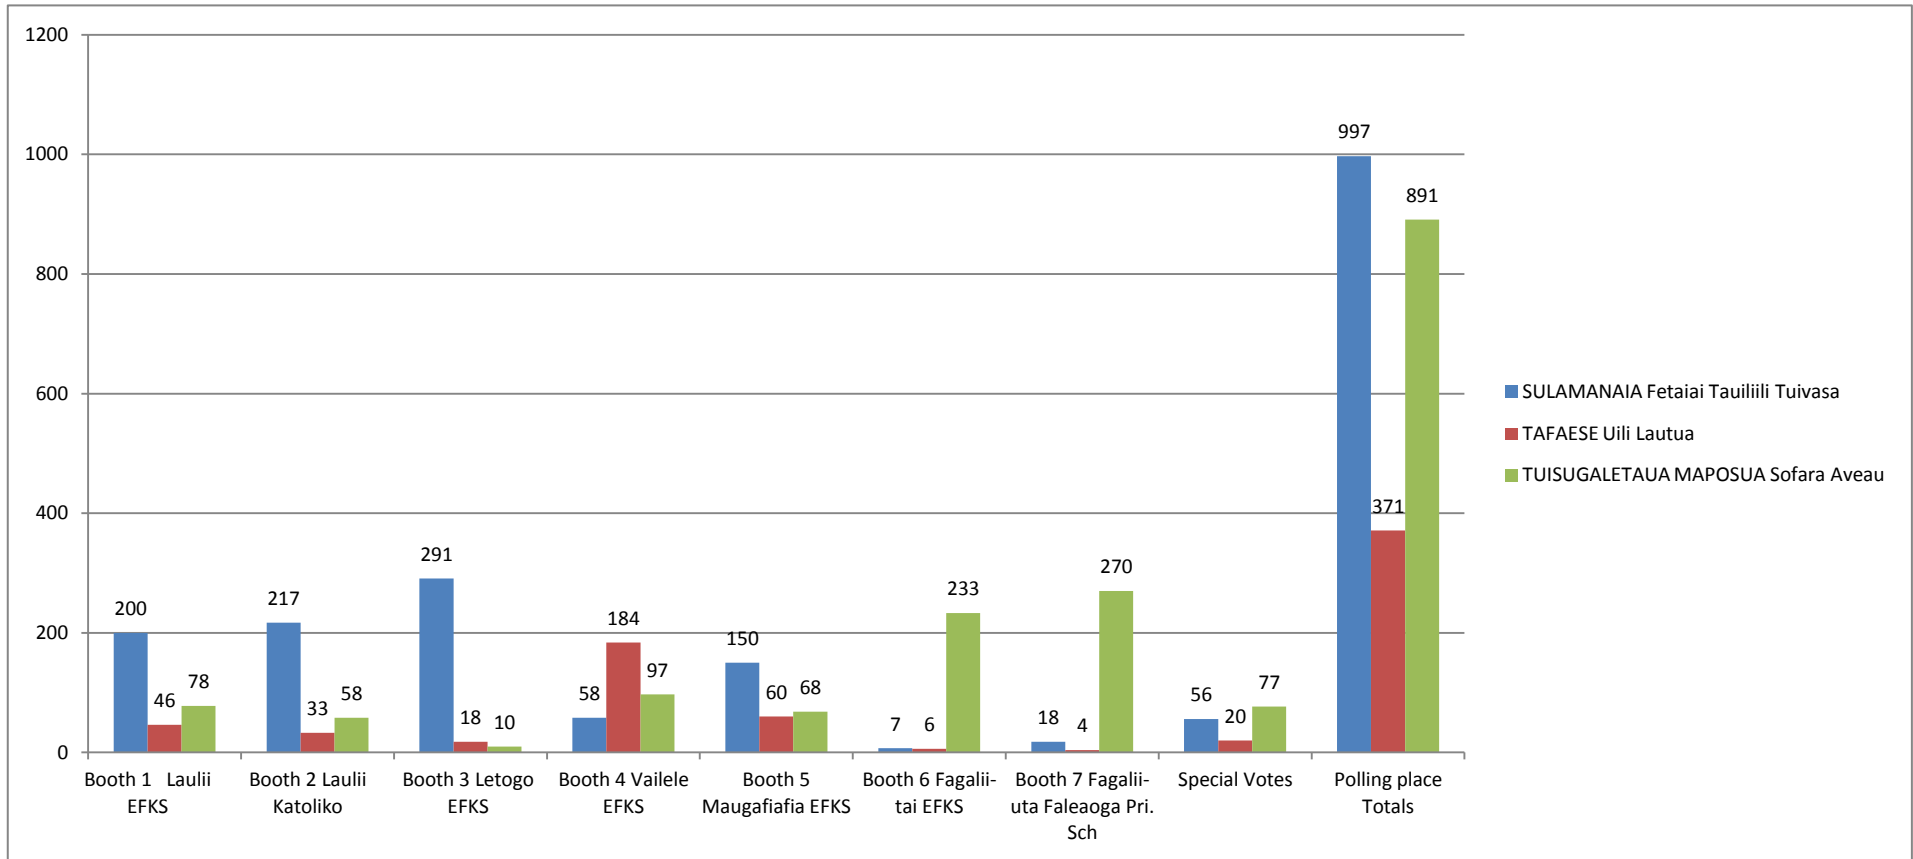

VAIMAUGA SASAE
GENERAL ELECTIONS ORDINARY BALLOT AND VOTING PAPERS OFFICIAL RESULTS 2016

BALLOT PAPERS									
Candidates	Booth 1 Laulii EFKS	Booth 2 Laulii Katoliko	Booth 3 Letogo EFKS	Booth 4 Vailele EFKS	Booth 5 Maugafiaf ia EFKS	Booth 6 Fagalii-tai EFKS	Booth 7 Fagalii-uta Faleaoga Pri. Sch	Special Votes	Polling place Totals
SULAMANAIA Fetaiai Tauiliili Tuivasa	200	217	291	58	150	7	18	56	997
TAFAESE Uili Lautua	46	33	18	184	60	6	4	20	371
TUISUGALETAUA MAPOSUA Sofara Aveau	78	58	10	97	68	233	270	77	891
Sub - total (Total Valid Votes)	324	308	319	339	278	246	292	153	2259
Plus Informal Votes		1	2		1	1		6	11
Apparent Dual Votes						1			1
Total Votes Cast	324	309	321	339	279	248	292	159	2271

TOTAL VOTES BY BOOTHS

Total Votes in Percentage

- SULAMANAIA Fetaiai Tauiliili Tuivasa
- TAFASE Uili Lautua
- TUISUGALETAUA MAPOSUA Sofara Aveau