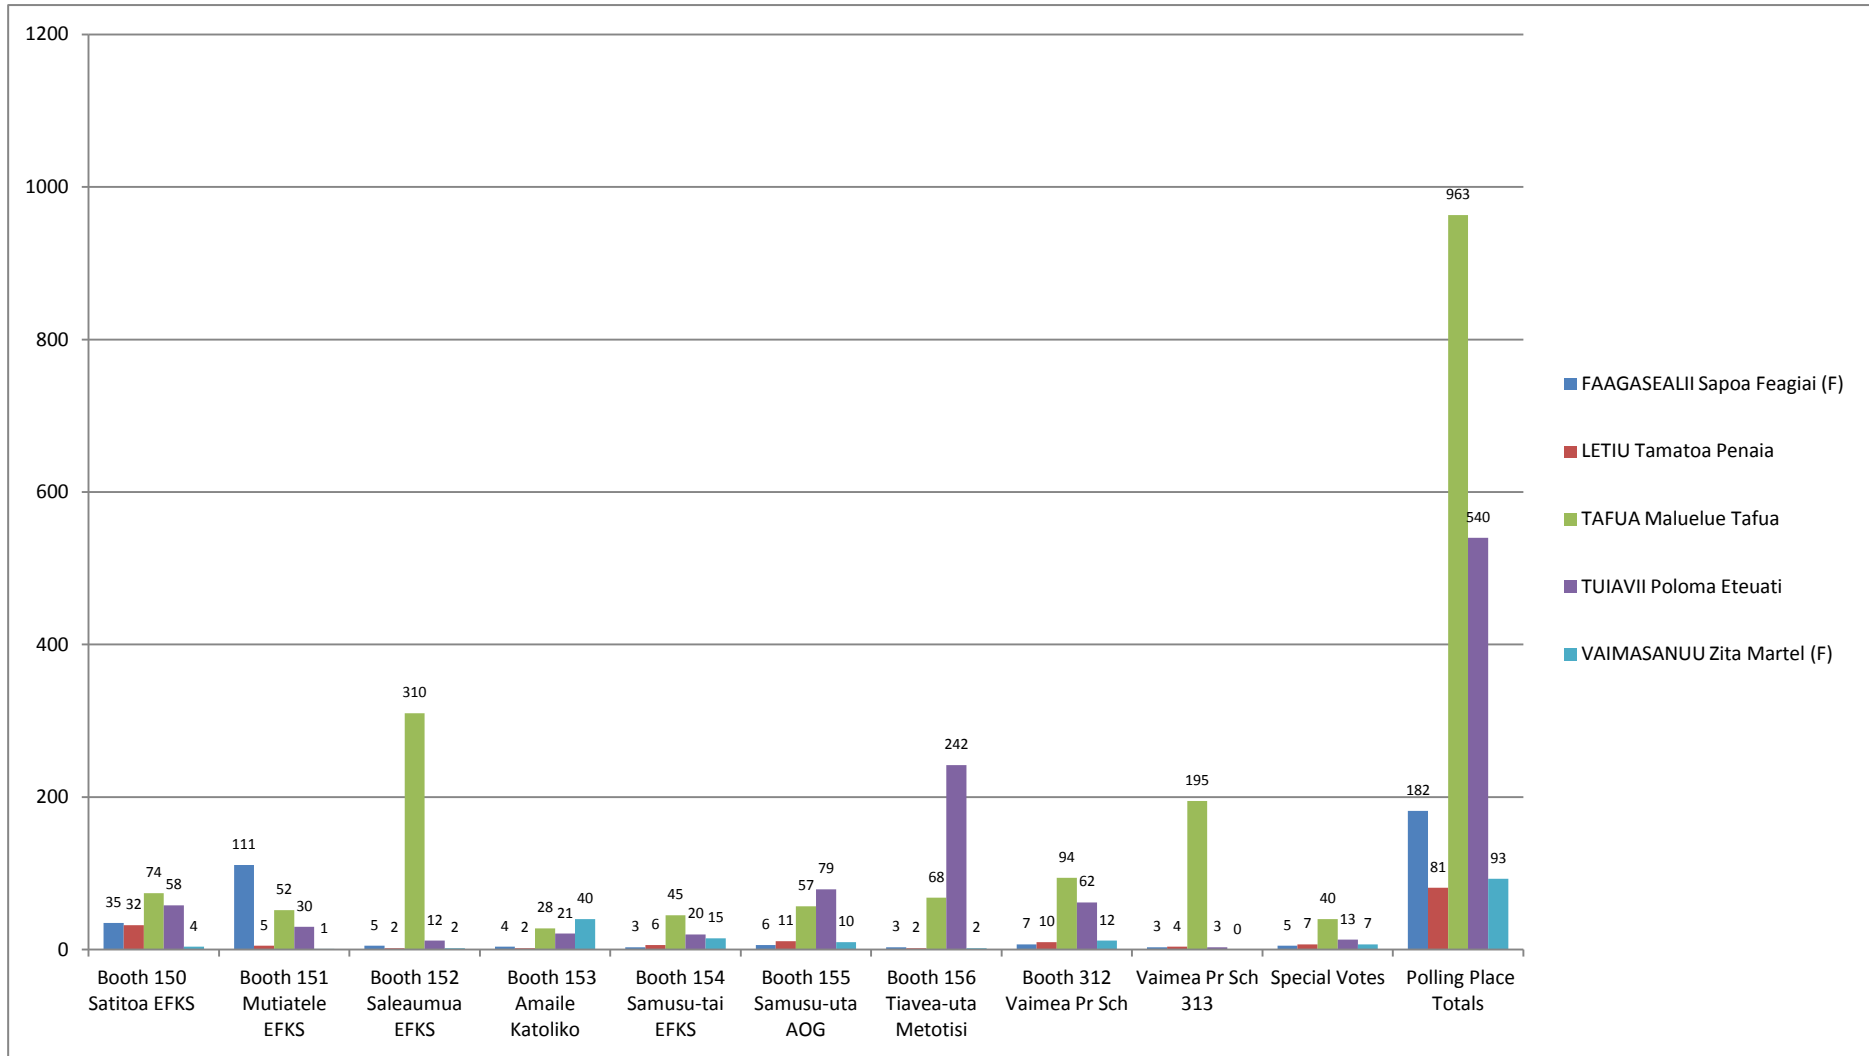

ALEIPATA ITUPA I LALO
GENERAL ELECTIONS ORDINARY BALLOT AND VOTING PAPERS OFFICIAL RESULTS 2016

Candidates	BALLOT PAPERS										
	Booth 150 Satitoo EFKS	Booth 151 Mutiatele EFKS	Booth 152 Saleaumua EFKS	Booth 153 Amaile Katoliko	Booth 154 Samusu-tai EFKS	Booth 155 Samusu-uta AOG	Booth 156 Tiavea-uta Metotisi	Booth 312 Vaimea Pr Sch	Vaimea Pr Sch 313	Special Votes	Polling Place Totals
FAAGASEALII Sapoa Feagai (F)	35	111	5	4	3	6	3	7	3	5	182
LETIU Tamatoa Penaia	32	5	2	2	6	11	2	10	4	7	81
TAFUA Maluelue Tafua	74	52	310	28	45	57	68	94	195	40	963
TUIAVII Poloma Eteuati	58	30	12	21	20	79	242	62	3	13	540
VAIMASANUU Zita Martel (F)	4	1	2	40	15	10	2	12	0	7	93
Sub - total (Total Valid Votes)	203	199	331	95	89	163	317	185	205	72	1,859
Informal Votes	1		2	2			2	1		4	12
Apparent Dual Votes		1		1		1		1			4
Total Votes Cast	204	200	333	98	89	164	319	187	205	76	1,875

TOTAL VOTES BY BOOTHS

TOTAL VOTES IN PERCENTAGE