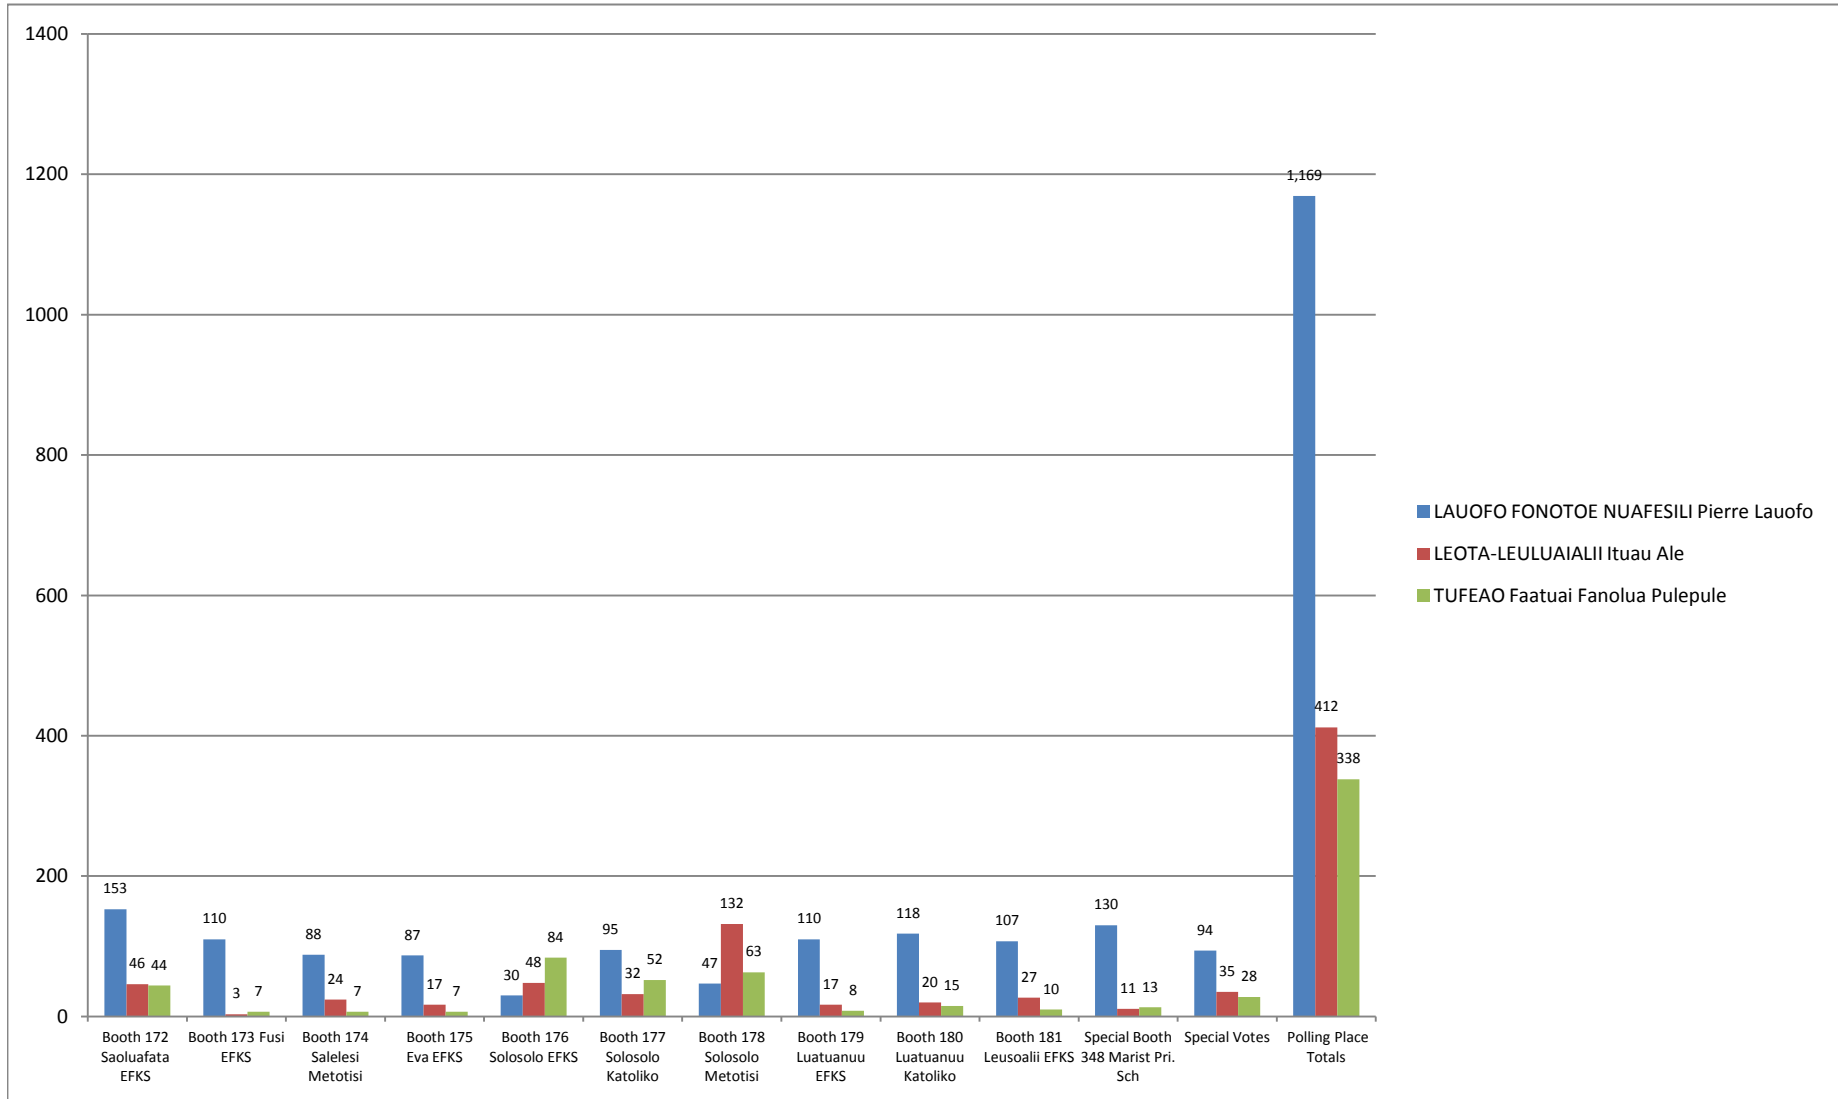

ANOAMAA SISIFO
GENERAL ELECTIONS ORDINARY BALLOT AND VOTING PAPERS OFFICIAL RESULTS 2016

Candidates	BALLOT PAPERS												Special Votes	Polling Place Totals
	Booth 172 Saoluafata EFKS	Booth 173 Fusi EFKS	Booth 174 Salelesi Metotisi	Booth 175 Eva EFKS	Booth 176 Solosolo EFKS	Booth 177 Solosolo Katoliko	Booth 178 Solosolo Metotisi	Booth 179 Luatuanu u EFKS	Booth 180 Luatuanu u Katoliko	Booth 181 Leusoalii EFKS	Special Booth 348 Marist Pri. Sch			
LAUOFO FONOTOE NUAFESILI Pierre Lauofo	153	110	88	87	30	95	47	110	118	107	130	94	1,169	
LEOTA-LEULUAIALII Ituau Ale	46	3	24	17	48	32	132	17	20	27	11	35	412	
TUFEAO Faatuai Fanolua Pulepule	44	7	7	7	84	52	63	8	15	10	13	28	338	
Sub - total (Total Valid Votes)	243	120	119	111	162	179	242	135	153	144	154	157	1,919	
Informal Votes				1		1	1		2			8	13	
Apparent Dual Votes			1		2	1							4	
Total Votes Cast	243	120	120	112	164	181	243	135	155	144	154	165	1,936	

TOTAL VOTES BY BOOTHS

TOTAL VOTES IN PERCENTAGE