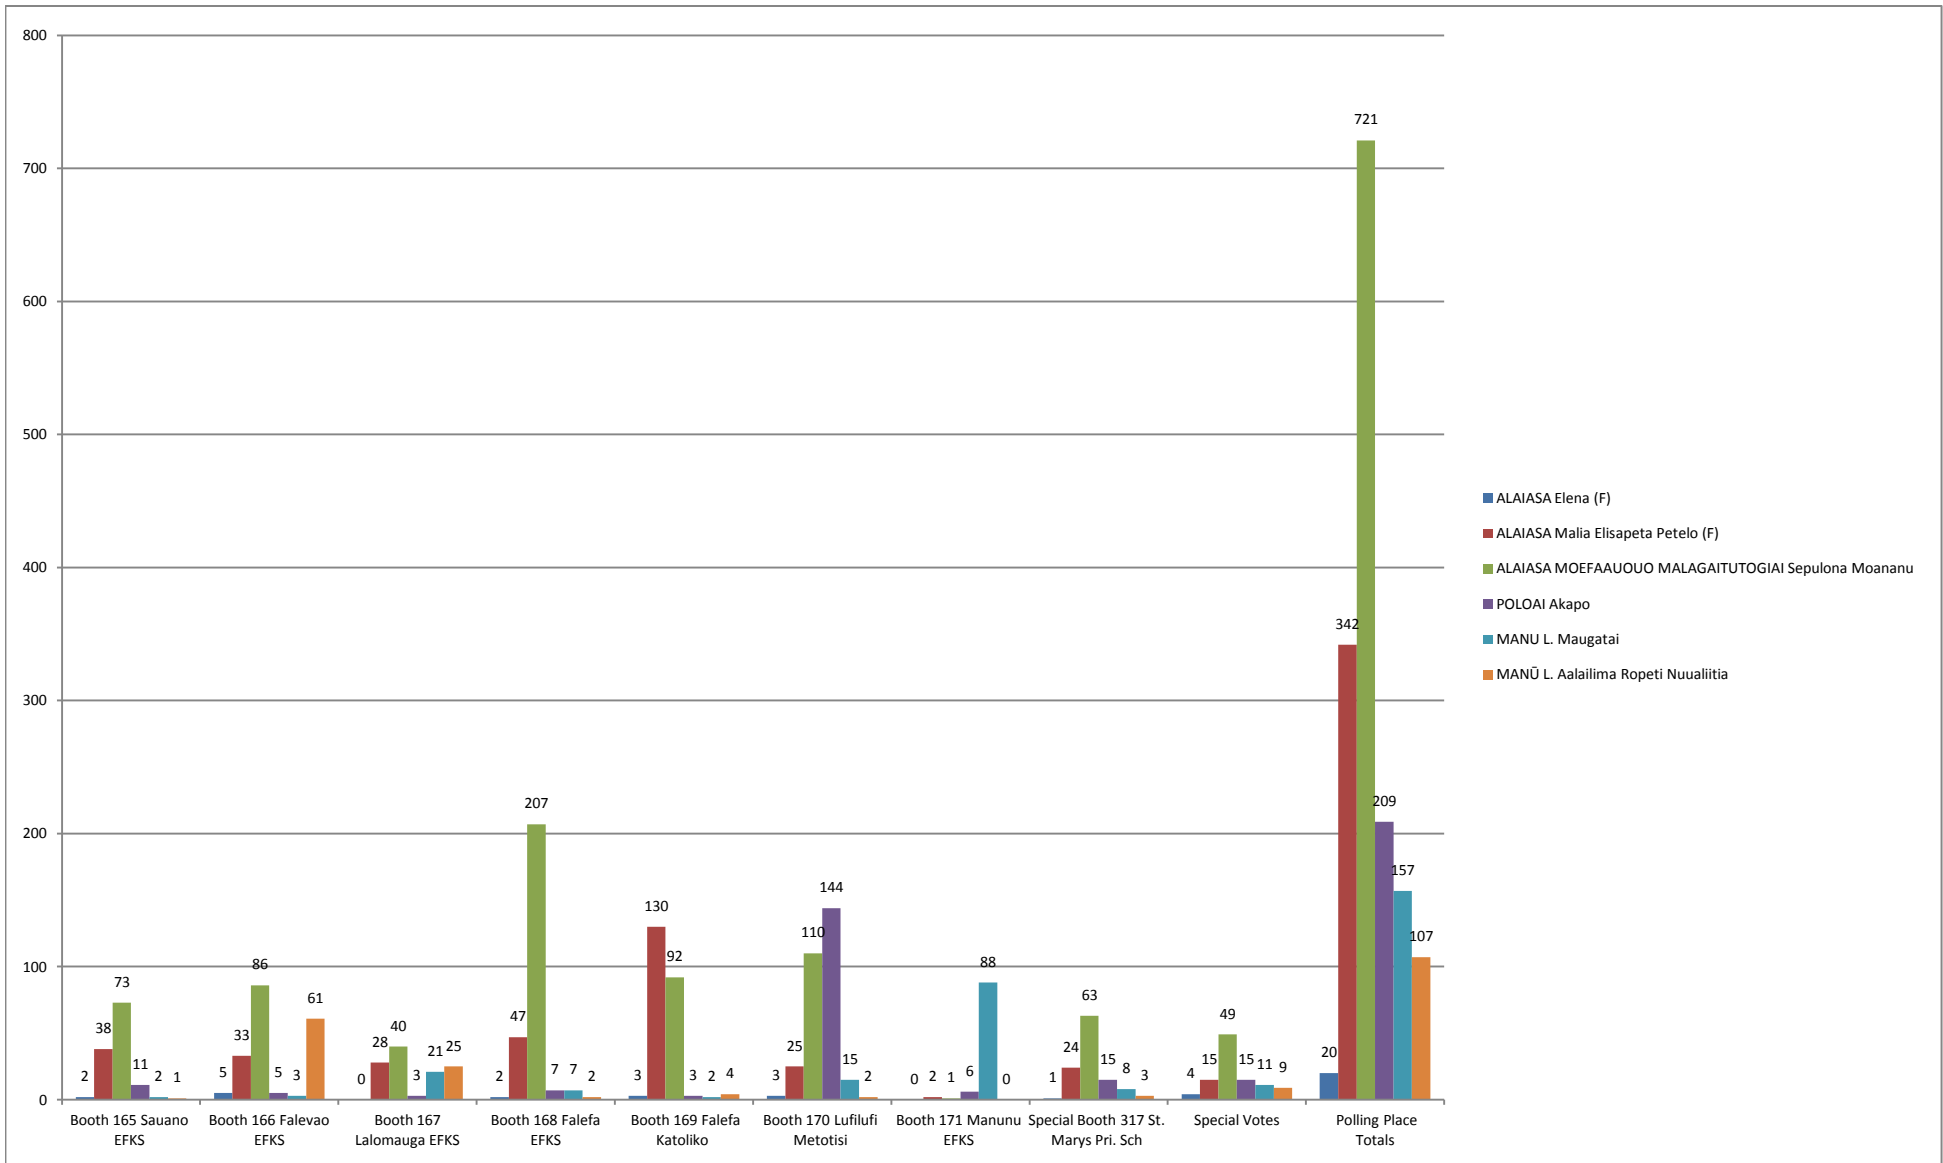

ANOAMAA SASAE

GENERAL ELECTIONS ORDINARY BALLOT AND VOTING PAPERS OFFICIAL RESULTS 2016

Candidates	BALLOT PAPERS									
	Booth 165 Sauano EFKS	Booth 166 Falevao EFKS	Booth 167 Lalomauga EFKS	Booth 168 Falefa EFKS	Booth 169 Falefa Katoliko	Booth 170 Lufilufi Metotisi	Booth 171 Manunu EFKS	Special Booth 317 St. Marys Pri. Sch	Special Votes	Polling Place Totals
ALAIASA Elena (F)	2	5	0	2	3	3	0	1	4	20
ALAIASA Malia Elisapeta Petelo (F)	38	33	28	47	130	25	2	24	15	342
ALAIASA MOEFAAUOUO MALAGAITUTOGIAI Sepulona Moananu	73	86	40	207	92	110	1	63	49	721
POLOAI Akapo	11	5	3	7	3	144	6	15	15	209
MANU L. Maugatai	2	3	21	7	2	15	88	8	11	157
MANŪ L. Aalailima Ropeti Nuualiitia	1	61	25	2	4	2	0	3	9	107
Sub - total (Total Valid Votes)	127	193	117	272	234	299	97	114	103	1,556
Informal Votes		2		1	1	2			2	8
Apparent Dual Votes										
Spoilt ballot papers										
Total Votes Cast	127	195	117	273	235	301	97	114	105	1,564

TOTAL VOTES BY BOOTHS

TOTAL VOTES IN PERCENTAGE

ALAIASA Elena (F)

ALAIASA Malia Elisapeta Petelo (F)

ALAIASA MOEFAAUOUO MALAGAITUTOGIAI Sepulona Moananu

POLOAI Akapo

MANU L. Maugatai

MANŪ L. Aalailima Ropeti Nuualiitia