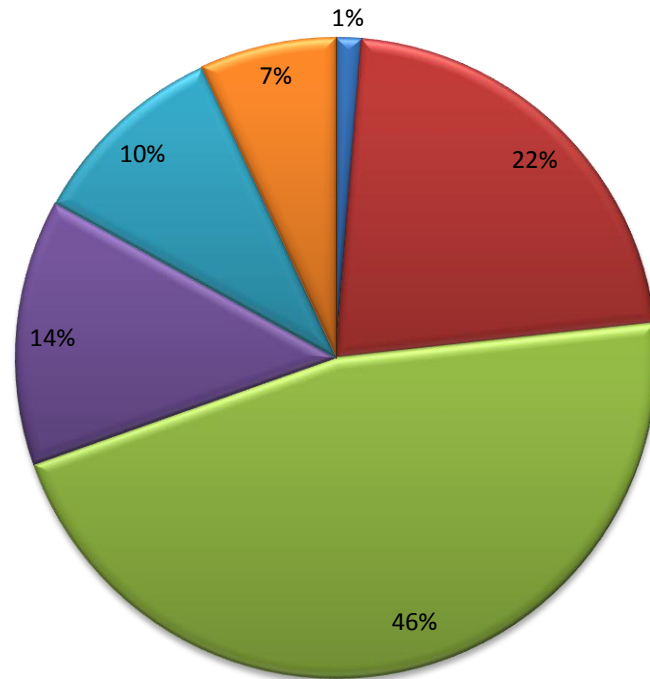

ANOAMAA SASAE

GENERAL ELECTIONS ORDINARY BALLOT AND VOTING PAPERS OFFICIAL RESULTS 2016

Candidates	BALLOT PAPERS									
	Booth 165 Sauano EFKS	Booth 166 Falevao EFKS	Booth 167 Lalomauga EFKS	Booth 168 Falefa EFKS	Booth 169 Falefa Katoliko	Booth 170 Lufilufi Metotisi	Booth 171 Manunu EFKS	Special Booth 317 St. Marys Pri. Sch	Special Votes	Polling Place Totals
ALAIASA Elena (F)	2	5	0	2	3	3	0	1	4	20
ALAIASA Malia Elisapeta Petelo (F)	38	33	28	47	130	25	2	24	15	342
ALAIASA MOEFAAUOUO MALAGAITUTOGIAI Sepulona Moananu	73	86	40	207	92	110	1	63	49	721
POLOAI Akapo	11	5	3	7	3	144	6	15	15	209
MANU L. Maugatai	2	3	21	7	2	15	88	8	11	157
MANŪ L. Aalailima Ropeti Nuualiitia	1	61	25	2	4	2	0	3	9	107
Sub - total (Total Valid Votes)	127	193	117	272	234	299	97	114	103	1,556
Informal Votes		2		1	1	2			2	8
Apparent Dual Votes										
Spoilt ballot papers										
Total Votes Cast	127	195	117	273	235	301	97	114	105	1,564

TOTAL VOTES BY BOOTHS

TOTAL VOTES IN PERCENTAGE

ALAIASA Elena (F)

ALAIASA Malia Elisapeta Petelo (F)

ALAIASA MOEFAAUOUO MALAGAITUTOGIAI Sepulona Moananu

POLOAI Akapo

MANU L. Maugatai

MANŪ L. Aalailima Ropeti Nuualiitia