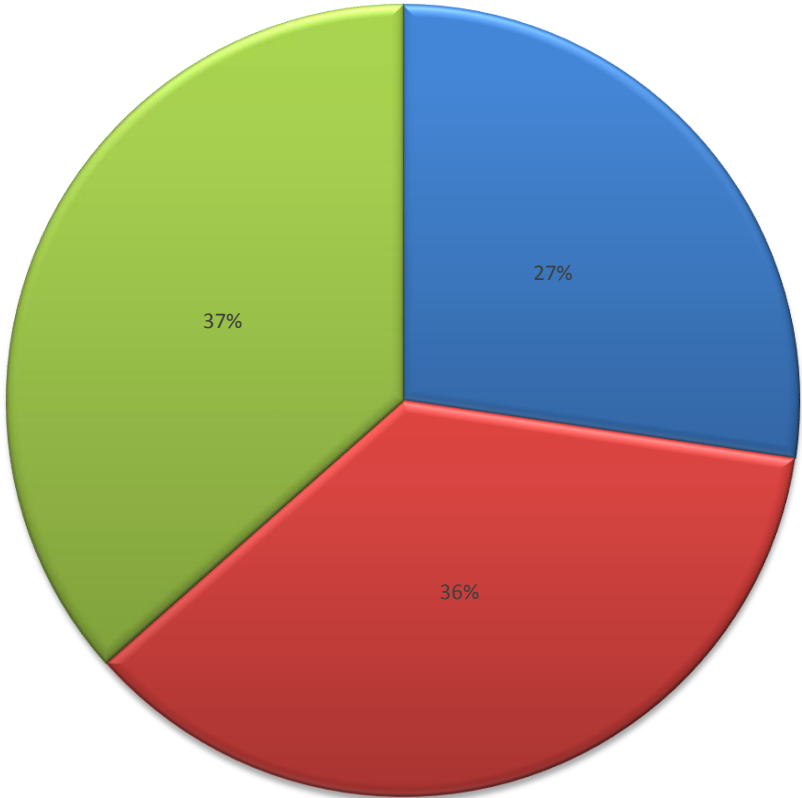

FAASALELEAGA Nu.1 East

GENERAL ELECTIONS ORDINARY BALLOT AND VOTING PAPERS OFFICIAL RESULTS 2016

Candidates	BALLOT PAPERS						
	Booth 182 Sapulu Metotisi	Booth 183 Saloga Metotisi	Booth 184 Foua Metotisi	Booth 185 Saletagaloa Metotisi	Special Booth 318 St. Marys Pri.Sch	Special Votes	Polling Place Totals
LEATIGAGA Tuasivi Samoa	17	9	189	121	42	33	411
PAULI MATAMUA Ivan Joseph Williams	28	210	40	143	83	39	543
SILI Epa Tuioti	274	44	30	86	50	65	549
Sub - total (Total Valid Votes)	319	263	259	350	175	137	1503
Informal Votes	1					2	3
Apparent Dual Votes							
Total Votes Cast	320	263	259	350	175	139	1506

TOTAL VOTES BY BOOTHS

TOTAL VOTES IN PERCENTAGE

- LEATIGAGA Tuasivi Samoa
- PAULI MATAMUA Ivan Joseph Williams
- SILI Epa Tuioti