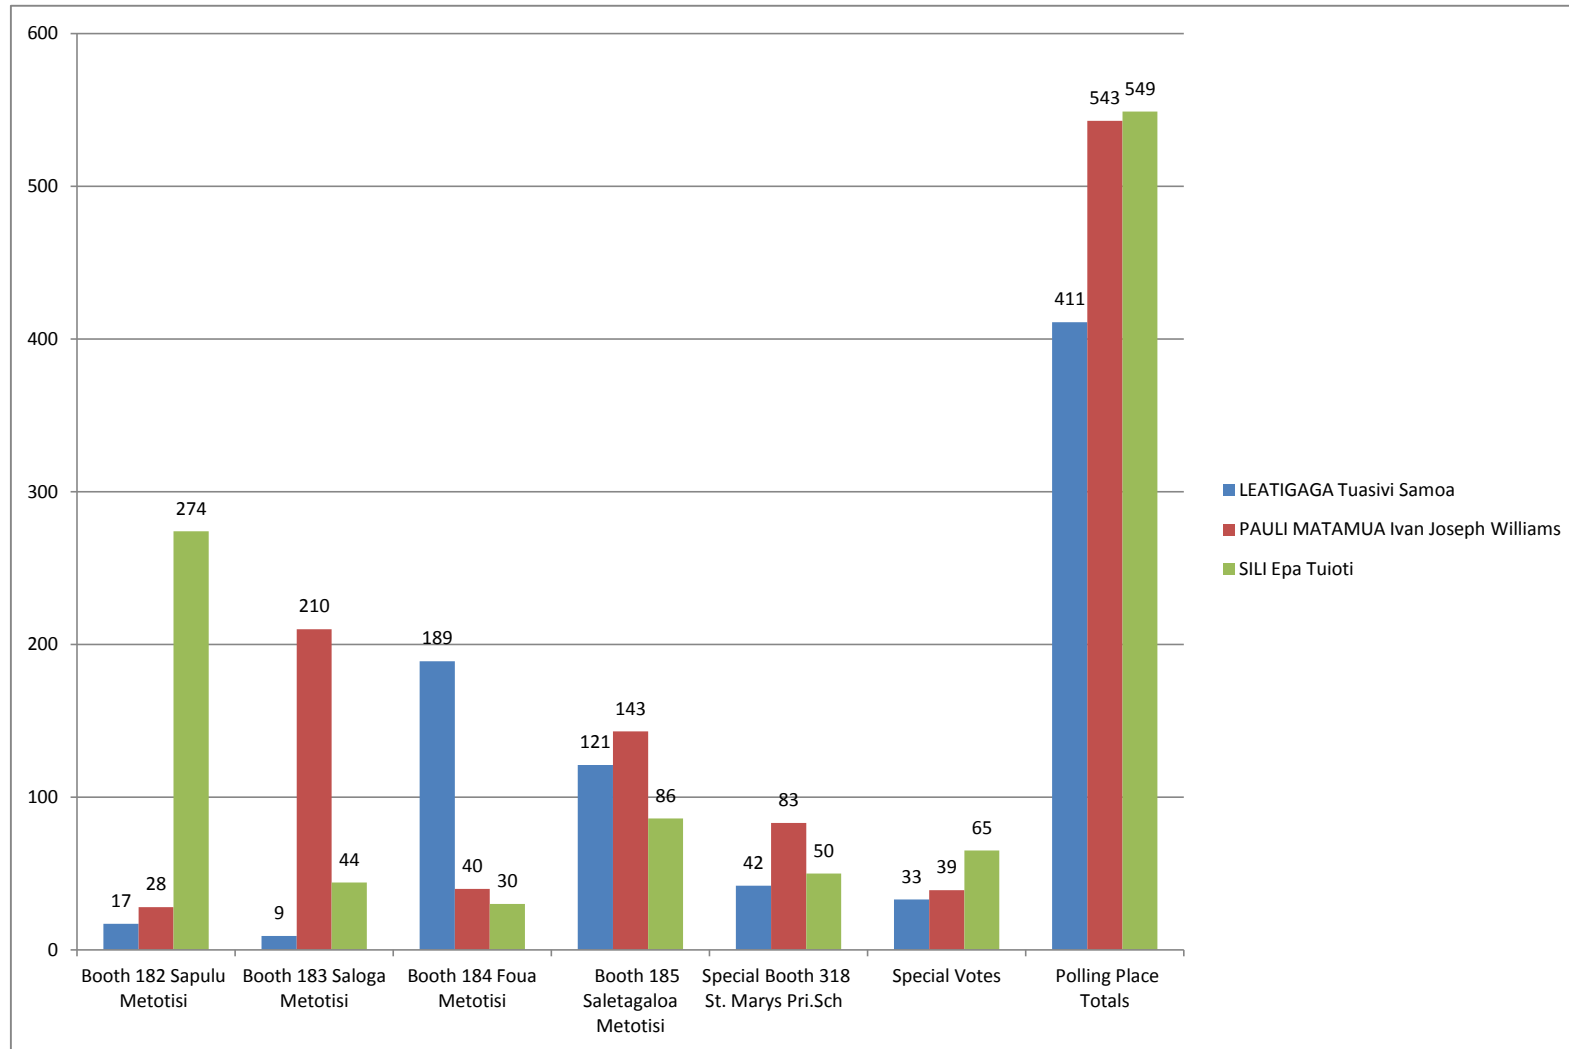

FAASALELEAGA Nu.1 East

GENERAL ELECTIONS ORDINARY BALLOT AND VOTING PAPERS OFFICIAL RESULTS 2016

Candidates	BALLOT PAPERS						
	Booth 182 Sapulu Metotisi	Booth 183 Saloga Metotisi	Booth 184 Foua Metotisi	Booth 185 Saletagaloa Metotisi	Special Booth 318 St. Marys Pri.Sch	Special Votes	Polling Place Totals
LEATIGAGA Tuasivi Samoa	17	9	189	121	42	33	411
PAULI MATAMUA Ivan Joseph Williams	28	210	40	143	83	39	543
SILI Epa Tuioti	274	44	30	86	50	65	549
Sub - total (Total Valid Votes)	319	263	259	350	175	137	1503
Informal Votes	1					2	3
Apparent Dual Votes							
Total Votes Cast	320	263	259	350	175	139	1506

TOTAL VOTES BY BOOTHS

TOTAL VOTES IN PERCENTAGE

- LEATIGAGA Tuasivi Samoa
- PAULI MATAMUA Ivan Joseph Williams
- SILI Epa Tuioti