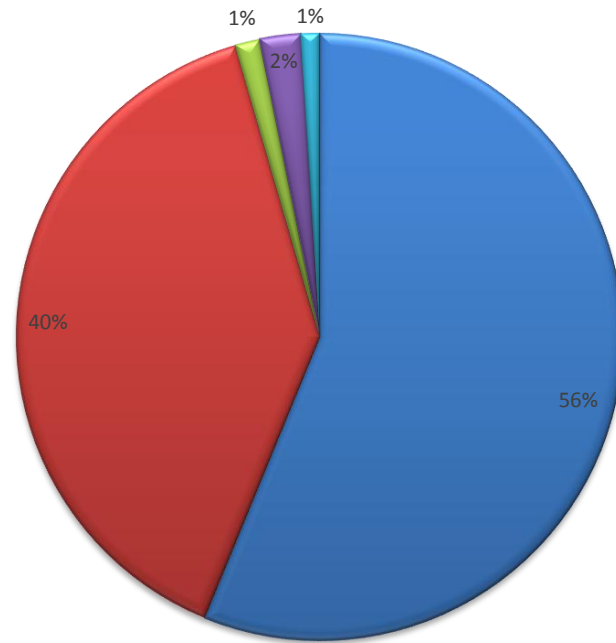

FAASALELEAGA Nu.1 Sisifo

GENERAL ELECTIONS ORDINARY BALLOT AND VOTING PAPERS OFFICIAL RESULTS 2016

Candidates	BALLOT PAPERS									Polling Place Totals
	Booth 186 Salelavalu-tai EFKS	Booth 187 Salelavalu-uta Metotisi	Booth 188 Iva Katoliko	Booth 189 Iva EFKS	Booth 190 Vaiafai SISDAC	Booth 191 Lalomalava EFKS	Booth 192 Safua Fale Komiti	Special Booth 319 St. Marys Pri.Sch	Special Votes	
GATOLOAIFAANA Amataga Alesana Gidlow (F)	84	106	44	39	163	245	7	152	53	893
MAGELE Mauiliu Magele Taupati	43	50	124	146	23	11	109	77	42	625
SUAFOA Faimata Fauena Sua	2	2	6	2	4	1	0	2	2	21
TALALAFAI Kapeli Vaiola	3	1	18	4	1	2	1	4	1	35
VAASILIFITI Moelagi Jackson (F)	2	0	0	1	1	3	6	0	2	15
Sub - total (Total Valid Votes)	134	159	192	192	192	262	123	235	100	1,589
Informal Votes				1	1				2	4
Apparent Dual Votes			1	1	1			1		4
Total Votes Cast	134	159	193	194	194	262	123	236	102	1,597

TOTAL VOTES BY BOOTH

TOTAL VOTES IN PERCENTAGE

- GATOLOAIFAANA Amataga Alesana Gidlow (F)
- MAGELE Mauiliu Magele Taupati
- SUAFOA Faimata Fauena Sua
- TALALAFAI Kapeli Vaiola
- VAASILIFITI Moelagi Jackson (F)