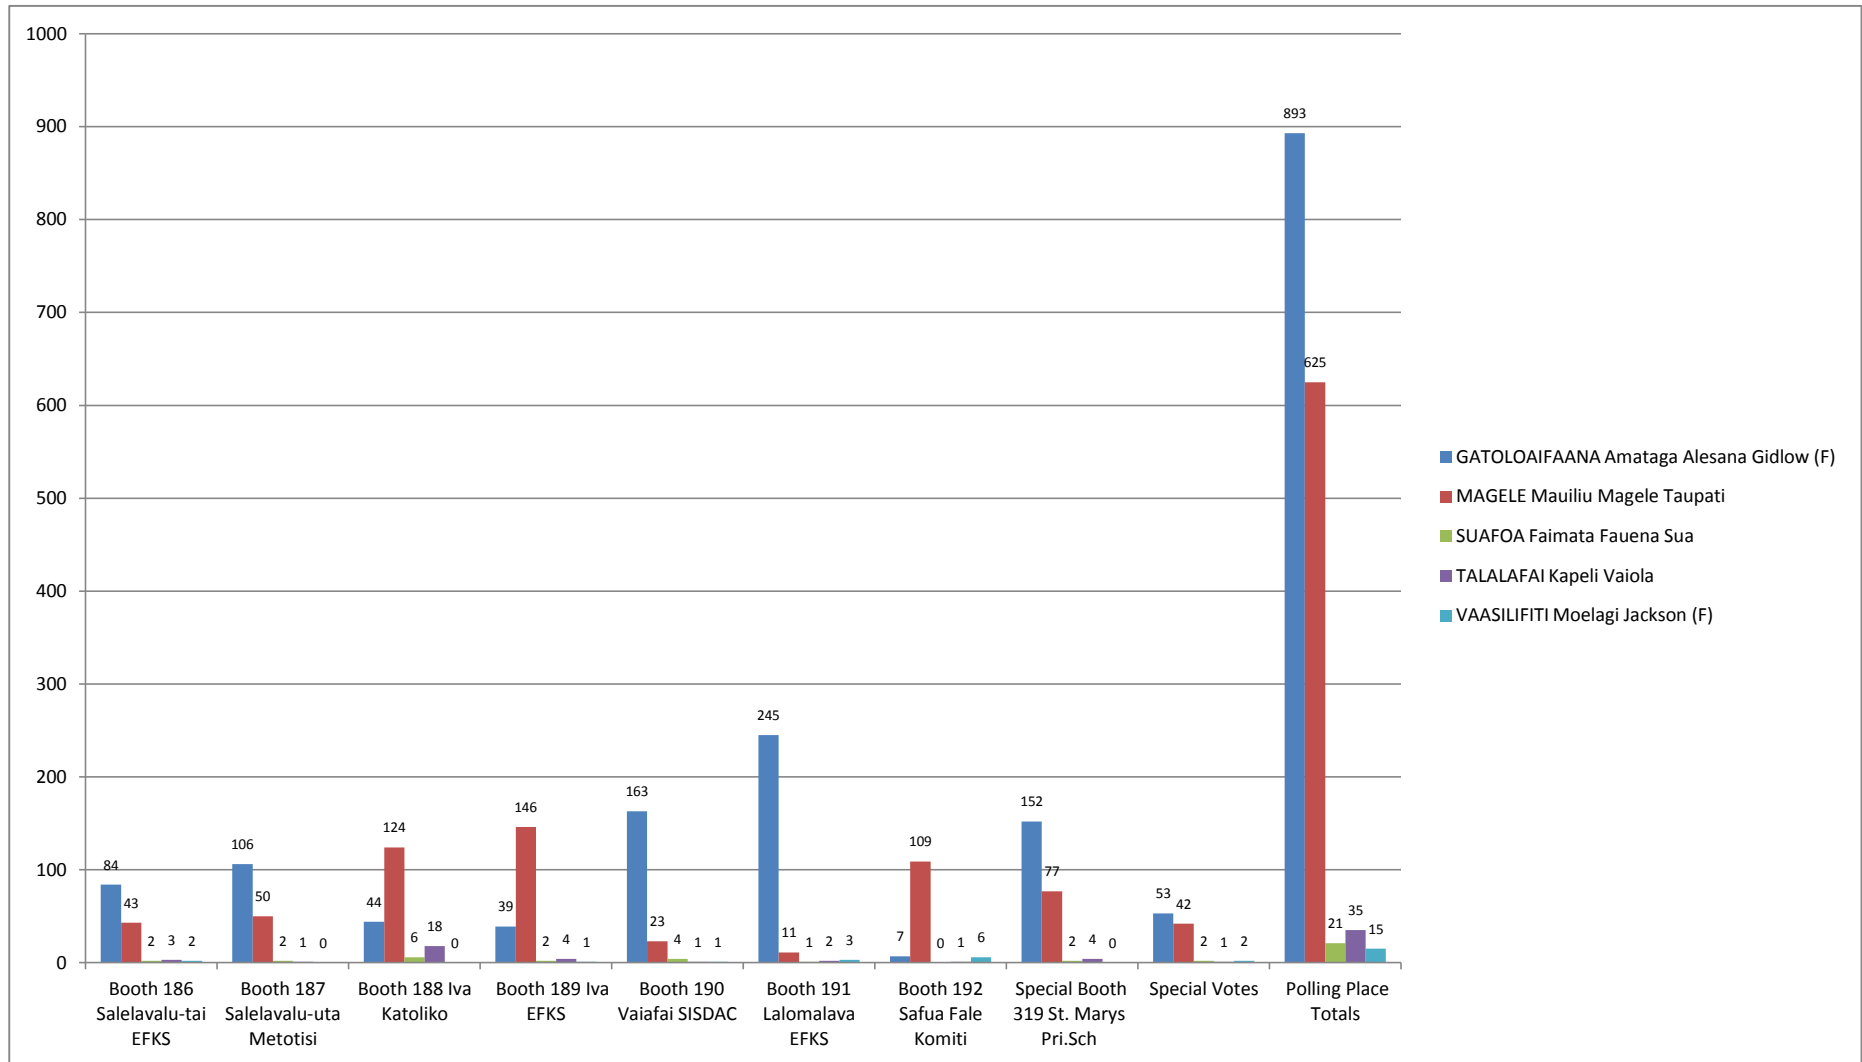

FAASALELEAGA Nu.1 Sisifo

GENERAL ELECTIONS ORDINARY BALLOT AND VOTING PAPERS OFFICIAL RESULTS 2016

Candidates	BALLOT PAPERS									Polling Place Totals
	Booth 186 Salelavalu-tai EFKS	Booth 187 Salelavalu-uta Metotisi	Booth 188 Iva Katoliko	Booth 189 Iva EFKS	Booth 190 Vaiafai SISDAC	Booth 191 Lalomalava EFKS	Booth 192 Safua Fale Komiti	Special Booth 319 St. Marys Pri.Sch	Special Votes	
GATOLOAIFAANA Amataga Alesana Gidlow (F)	84	106	44	39	163	245	7	152	53	893
MAGELE Mauiliu Magele Taupati	43	50	124	146	23	11	109	77	42	625
SUAFOA Faimata Fauena Sua	2	2	6	2	4	1	0	2	2	21
TALALAFAI Kapeli Vaiola	3	1	18	4	1	2	1	4	1	35
VAASILIFITI Moelagi Jackson (F)	2	0	0	1	1	3	6	0	2	15
Sub - total (Total Valid Votes)	134	159	192	192	192	262	123	235	100	1,589
Informal Votes				1	1				2	4
Apparent Dual Votes			1	1	1			1		4
Total Votes Cast	134	159	193	194	194	262	123	236	102	1,597

TOTAL VOTES BY BOOTH

TOTAL VOTES IN PERCENTAGE

- GATOLOAIFAANA Amataga Alesana Gidlow (F)
- MAGELE Mauiliu Magele Taupati
- SUAFOA Faimata Fauena Sua
- TALALAFAI Kapeli Vaiola
- VAASILIFITI Moelagi Jackson (F)