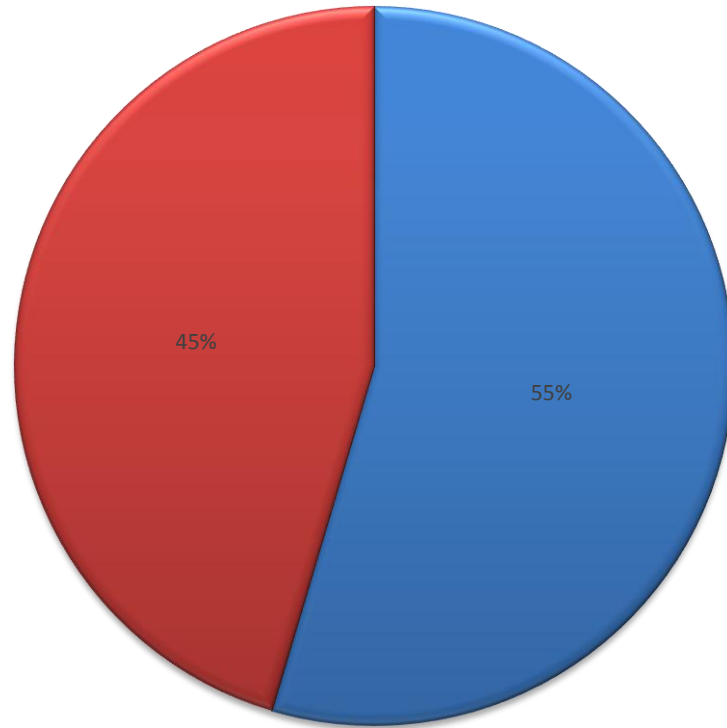

FAASALELEAGA Nu.4**GENERAL ELECTIONS ORDINARY BALLOT AND VOTING PAPERS OFFICIAL RESULTS 2016**

Candidates	BALLOT PAPERS						
	Booth 205 Lano EFKS	Booth 206 Asaga EFKS	Booth 207 Puapua EFKS	Special Booth 324 Apia Pri. Sch	Special Booth 325 Apia Pri. Sch	Special Votes	Polling Place Totals
PESETA Vaifou Tevagaena	39	123	262	18	189	47	678
VUI UMAMALU Sione Tinomalu Iiga	259	47	37	57	107	57	564
Sub - total (Total Valid Votes)	298	170	299	75	296	104	1,242
Informal Votes	1	1	1	1		1	5
Apparent Dual Votes	3	2					5
Total Votes Cast	302	173	300	76	296	105	1,252

TOTAL VOTES BY BOOTHS

TOTAL VOTES IN PERCENTAGE

- PESETA Vaifou Tevagaena
- VUI UMAMALU Sione Tinomalu liga