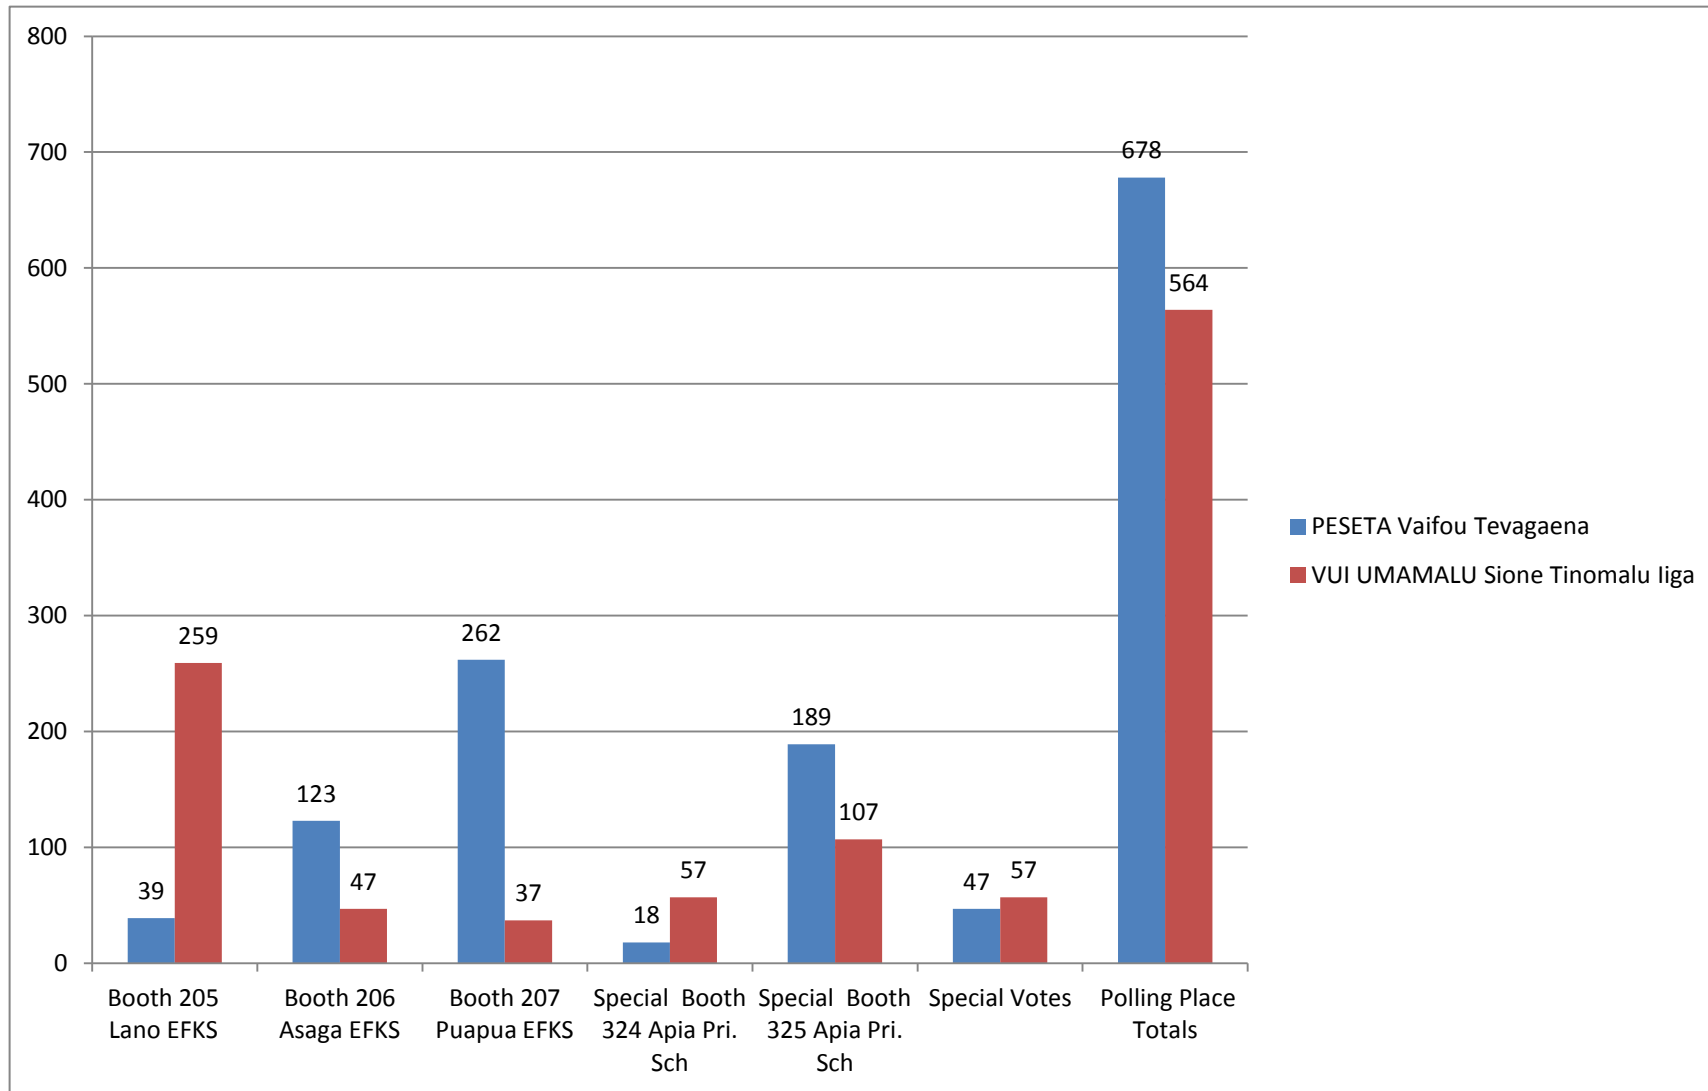

FAASALELEAGA Nu.4**GENERAL ELECTIONS ORDINARY BALLOT AND VOTING PAPERS OFFICIAL RESULTS 2016**

Candidates	BALLOT PAPERS						
	Booth 205 Lano EFKS	Booth 206 Asaga EFKS	Booth 207 Puapua EFKS	Special Booth 324 Apia Pri. Sch	Special Booth 325 Apia Pri. Sch	Special Votes	Polling Place Totals
PESETA Vaifou Tevagaena	39	123	262	18	189	47	678
VUI UMAMALU Sione Tinomalu Iiga	259	47	37	57	107	57	564
Sub - total (Total Valid Votes)	298	170	299	75	296	104	1,242
Informal Votes	1	1	1	1		1	5
Apparent Dual Votes	3	2					5
Total Votes Cast	302	173	300	76	296	105	1,252

TOTAL VOTES BY BOOTHS

TOTAL VOTES IN PERCENTAGE

- PESETA Vaifou Tevagaena
- VUI UMAMALU Sione Tinomalu liga