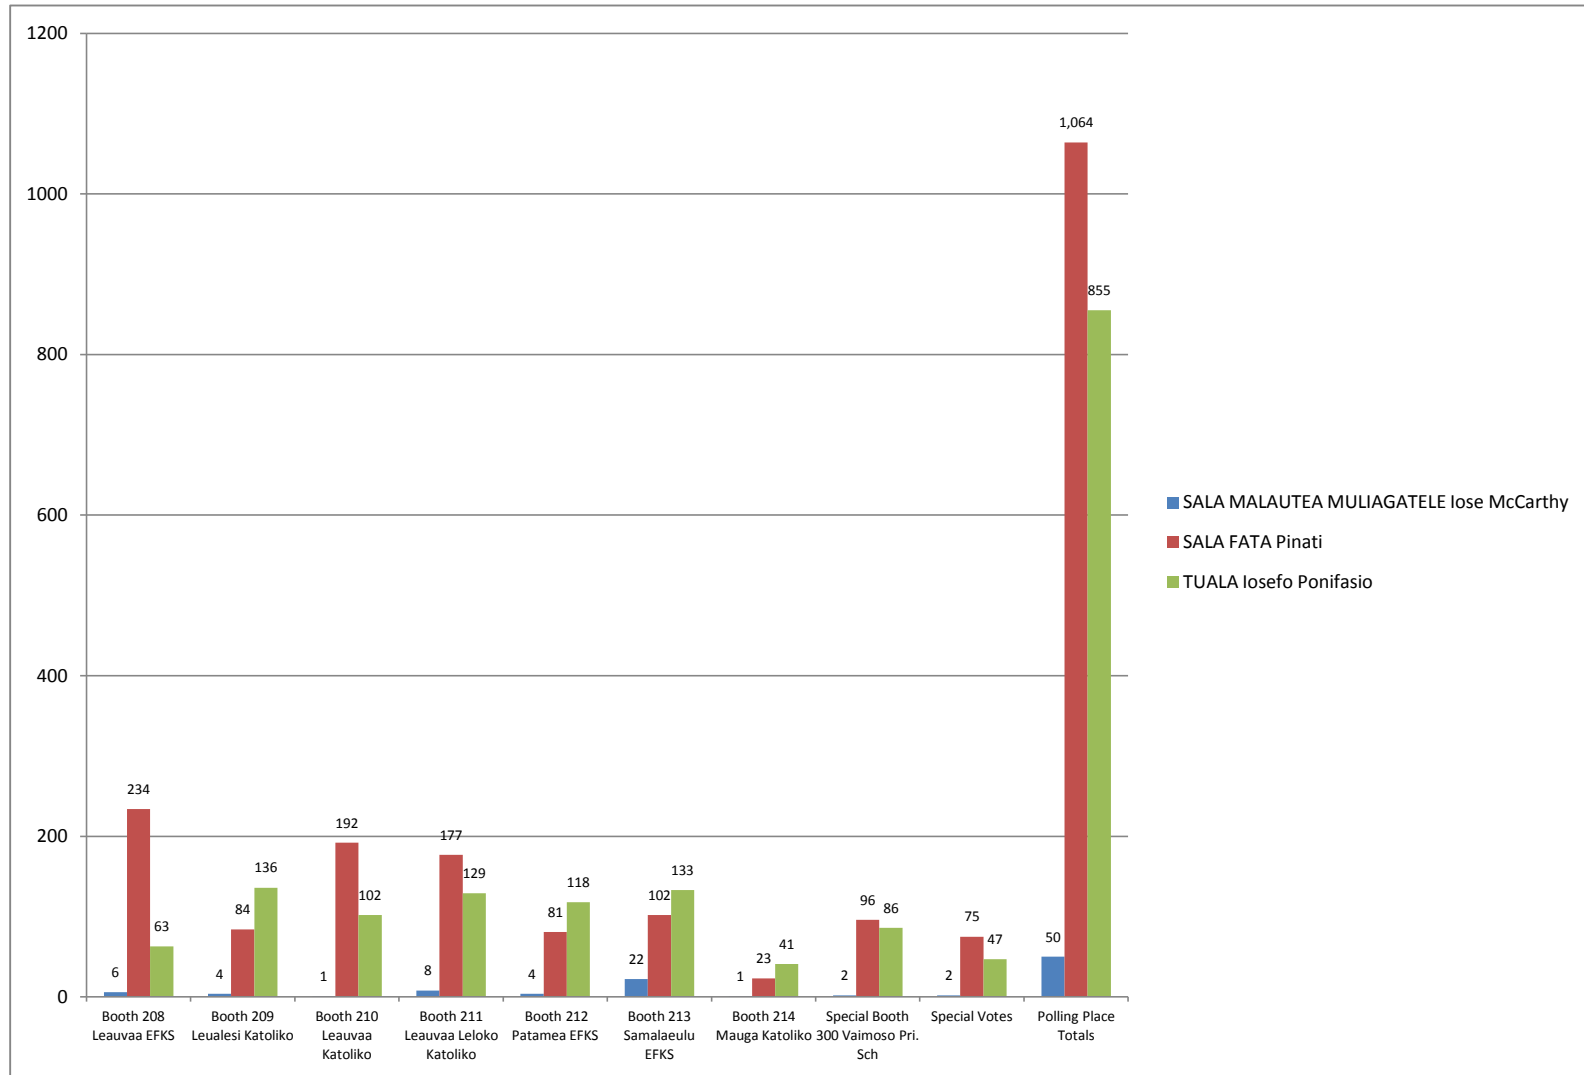

GAGAEMAUGA Nu.1

GENERAL ELECTIONS ORDINARY BALLOT AND VOTING PAPERS OFFICIAL RESULTS 2016

Candidates	BALLOT PAPERS									
	Booth 208 Leauvaa EFKS	Booth 209 Leualesi Katoliko	Booth 210 Leauvaa Katoliko	Booth 211 Leauvaa Leloko Katoliko	Booth 212 Patamea EFKS	Booth 213 Samalaeul u EFKS	Booth 214 Mauga Katoliko	Special Booth 300 Vaimoso Pri. Sch	Special Votes	Polling Place Totals
SALA MALAUTEA MULIAGATELE Iose McCarthy	6	4	1	8	4	22	1	2	2	50
SALA FATA Pinati	234	84	192	177	81	102	23	96	75	1,064
TUALA Iosefo Ponifasio	63	136	102	129	118	133	41	86	47	855
Sub - total (Total Valid Votes)	303	224	295	314	203	257	65	184	124	1,969
Plus Informal Votes	1	5			1				15	22
Apparent Dual Votes	3		1	4						8
Total Votes Cast	307	229	296	318	204	257	65	184	139	1,999

TOTAL VOTES BY BOOTHS

TOTAL VOTES IN PERCENTAGE

- SALA MALAUTEA MULIAGATELE Iose McCarthy
- SALA FATA Pinati
- TUALA Iosefo Ponifasio