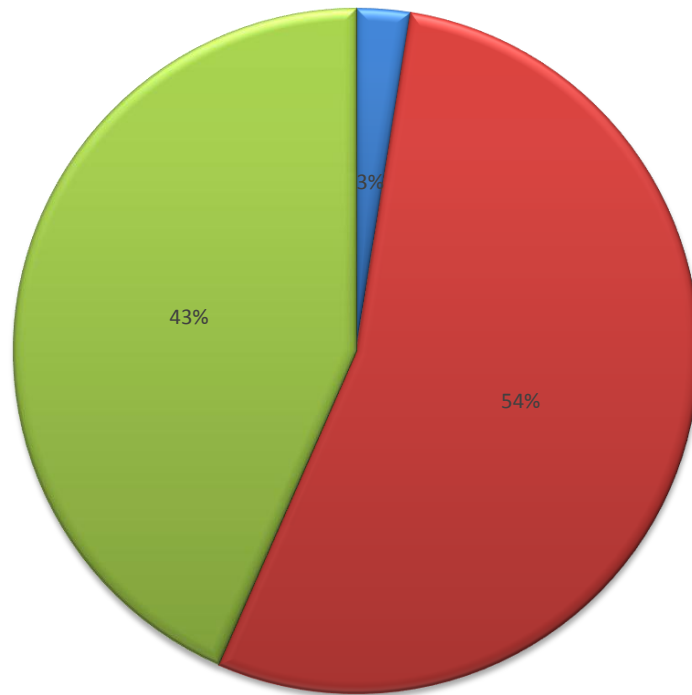

GAGAEMAUGA Nu.1

GENERAL ELECTIONS ORDINARY BALLOT AND VOTING PAPERS OFFICIAL RESULTS 2016

Candidates	BALLOT PAPERS									
	Booth 208 Leauvaa EFKS	Booth 209 Leualesi Katoliko	Booth 210 Leauvaa Katoliko	Booth 211 Leauvaa Leloko Katoliko	Booth 212 Patamea EFKS	Booth 213 Samalaeul u EFKS	Booth 214 Mauga Katoliko	Special Booth 300 Vaimoso Pri. Sch	Special Votes	Polling Place Totals
SALA MALAUTEA MULIAGATELE Iose McCarthy	6	4	1	8	4	22	1	2	2	50
SALA FATA Pinati	234	84	192	177	81	102	23	96	75	1,064
TUALA Iosefo Ponifasio	63	136	102	129	118	133	41	86	47	855
Sub - total (Total Valid Votes)	303	224	295	314	203	257	65	184	124	1,969
Plus Informal Votes	1	5			1				15	22
Apparent Dual Votes	3		1	4						8
Total Votes Cast	307	229	296	318	204	257	65	184	139	1,999

TOTAL VOTES BY BOOTHS

TOTAL VOTES IN PERCENTAGE

- SALA MALAUTEA MULIAGATELE Iose McCarthy
- SALA FATA Pinati
- TUALA Iosefo Ponifasio