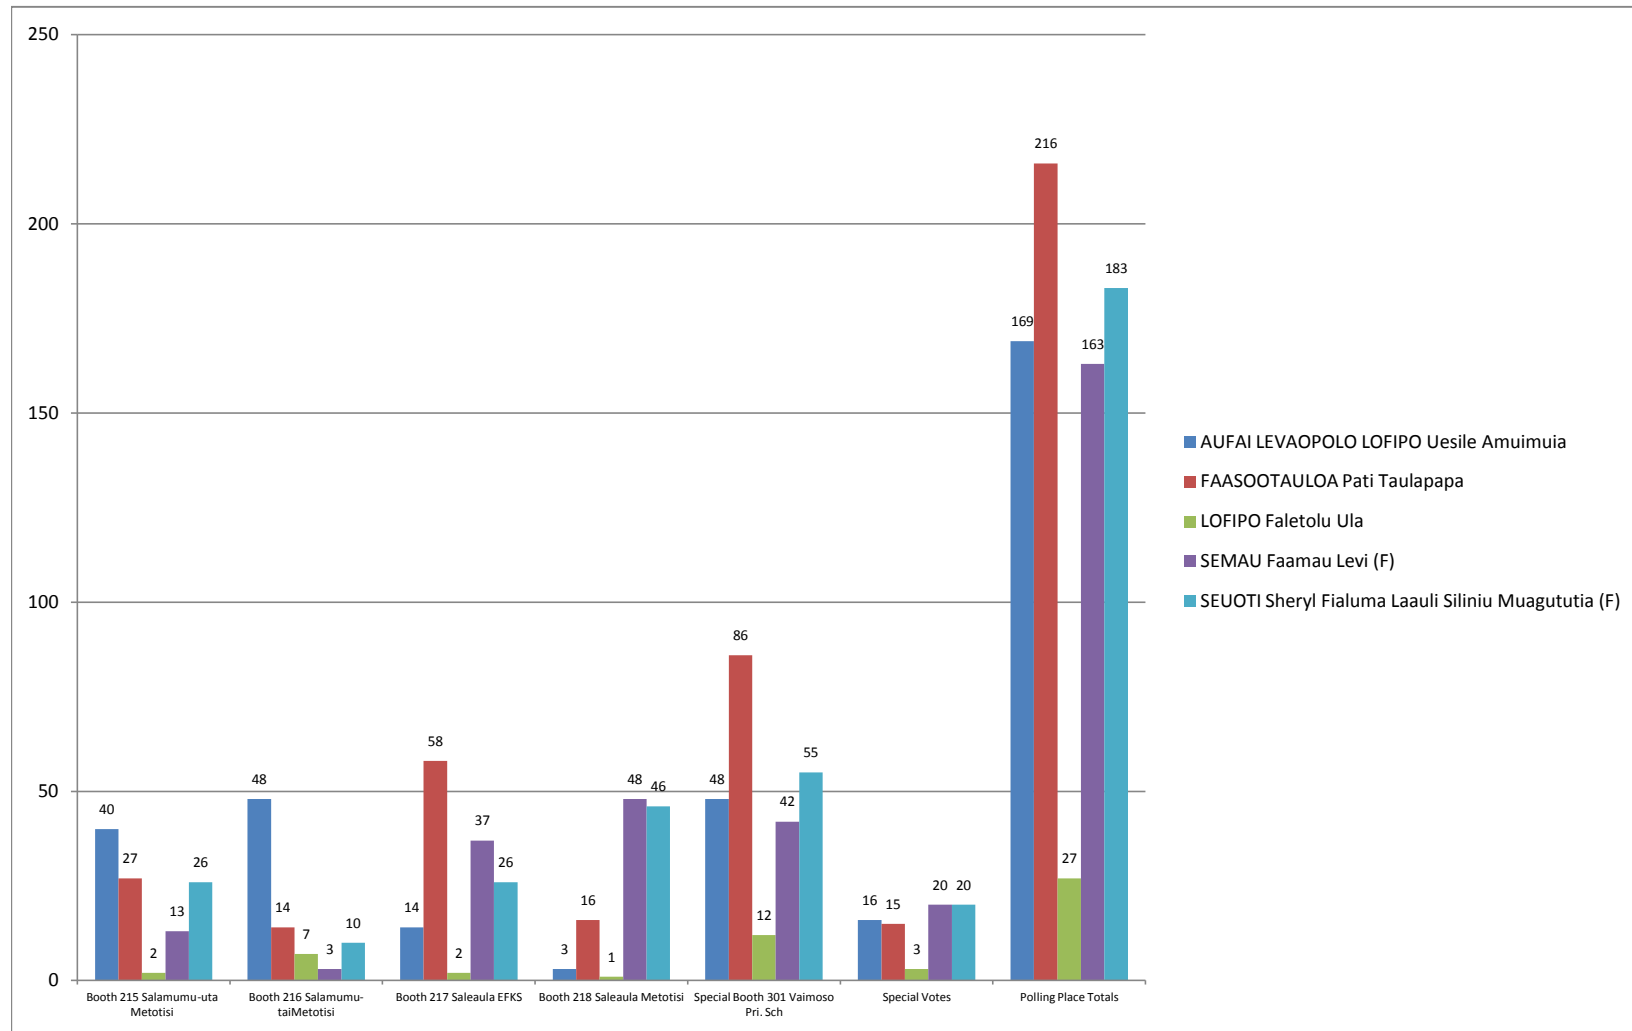

GAGAEMAUGA Nu.2

GENERAL ELECTIONS ORDINARY BALLOT AND VOTING PAPERS OFFICIAL RESULTS 2016

BALLOT PAPERS							
Candidates	Booth 215 Salamumu-uta Metotisi	Booth 216 Salamumu- taiMetotisi	Booth 217 Saleaula EFKS	Booth 218 Saleaula Metotisi	Special Booth 301 Vaimoso Pri. Sch	Special Votes	Polling Place Totals
AUFAI LEVAOPOLO LOFIPO Uesile Amuimuia	40	48	14	3	48	16	169
FAASOOTAULOA Pati Taulapapa	27	14	58	16	86	15	216
LOFIPO Faletolu Ula	2	7	2	1	12	3	27
SEMAU Faamau Levi (F)	13	3	37	48	42	20	163
SEUOTI Sheryl Fialuma Laauli Siliniu Muagututia (F)	26	10	26	46	55	20	183
Sub - total (Total Valid Votes)	108	82	137	114	243	74	758
Informal Votes		1	1	1	1	2	6
Apparent Dual Votes							
Total Votes Cast	108	83	138	115	244	76	764

TOTAL VOTES BY BOOTHS

TOTAL VOTES IN PERCENTAGE