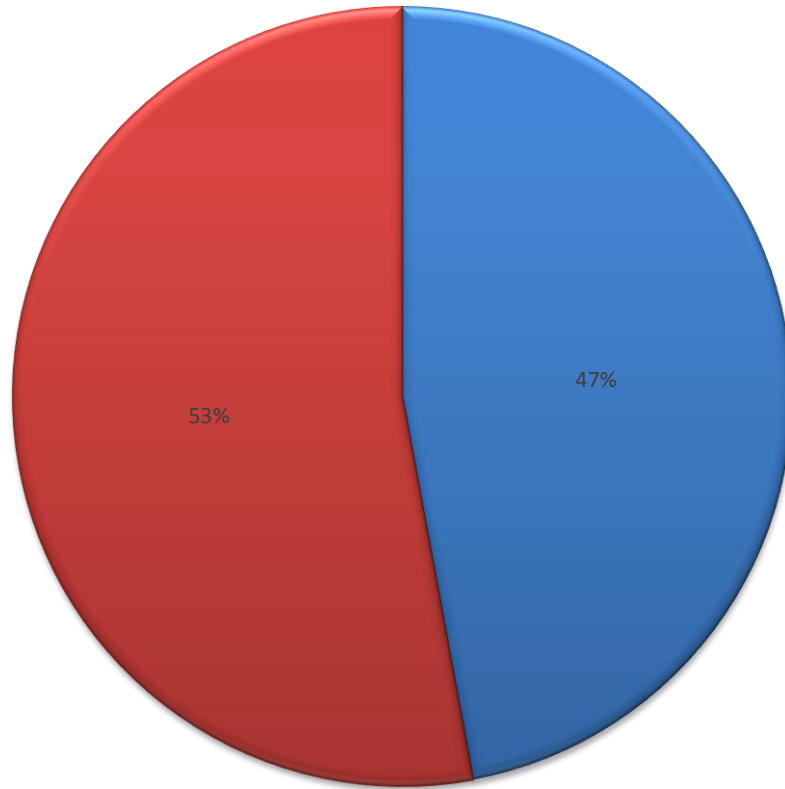

GAGAEMAUGA Nu.3

GENERAL ELECTIONS ORDINARY BALLOT AND VOTING PAPERS OFFICIAL RESULTS 2016

Candidates	BALLOT PAPERS									Polling Place Totals
	Booth 219 Safai AOG	Booth 220 Satoalepai EFKS	Booth 221 Fagamalo EFKS	Booth 222 Lelepa EFKS	Booth 223 Avao EFKS	Booth 224 Saleia Maota o le Nu	Special Booth 328 Apia Pri. Sch	Special Booth 329 Apia Pri. Sch	Special Votes	
FAAMOETAULOA LEALAI AULOTO TAUAI ULAITINO Faale Tumaalii	41	43	151	101	50	21	83	198	58	746
NAFOITOA Talaimanu Ketu	49	52	36	30	112	79	155	61	264	838
Sub - total (Total Valid Votes)	90	95	187	131	162	100	238	259	322	1584
Informal Votes								1	3	4
Apparent Dual Votes			1		3	1	2	2	1	10
Total Votes Cast	90	95	188	131	165	101	240	262	326	1598

TOTAL VOTES BY BOOTHS

TOTAL VOTES IN PERCENTAGE

- FAAMOETAULOA LEALAI AULOTO TAUAI ULAITINO Faale Tumaalii
- NAFOITOA Talaimanu Ketii