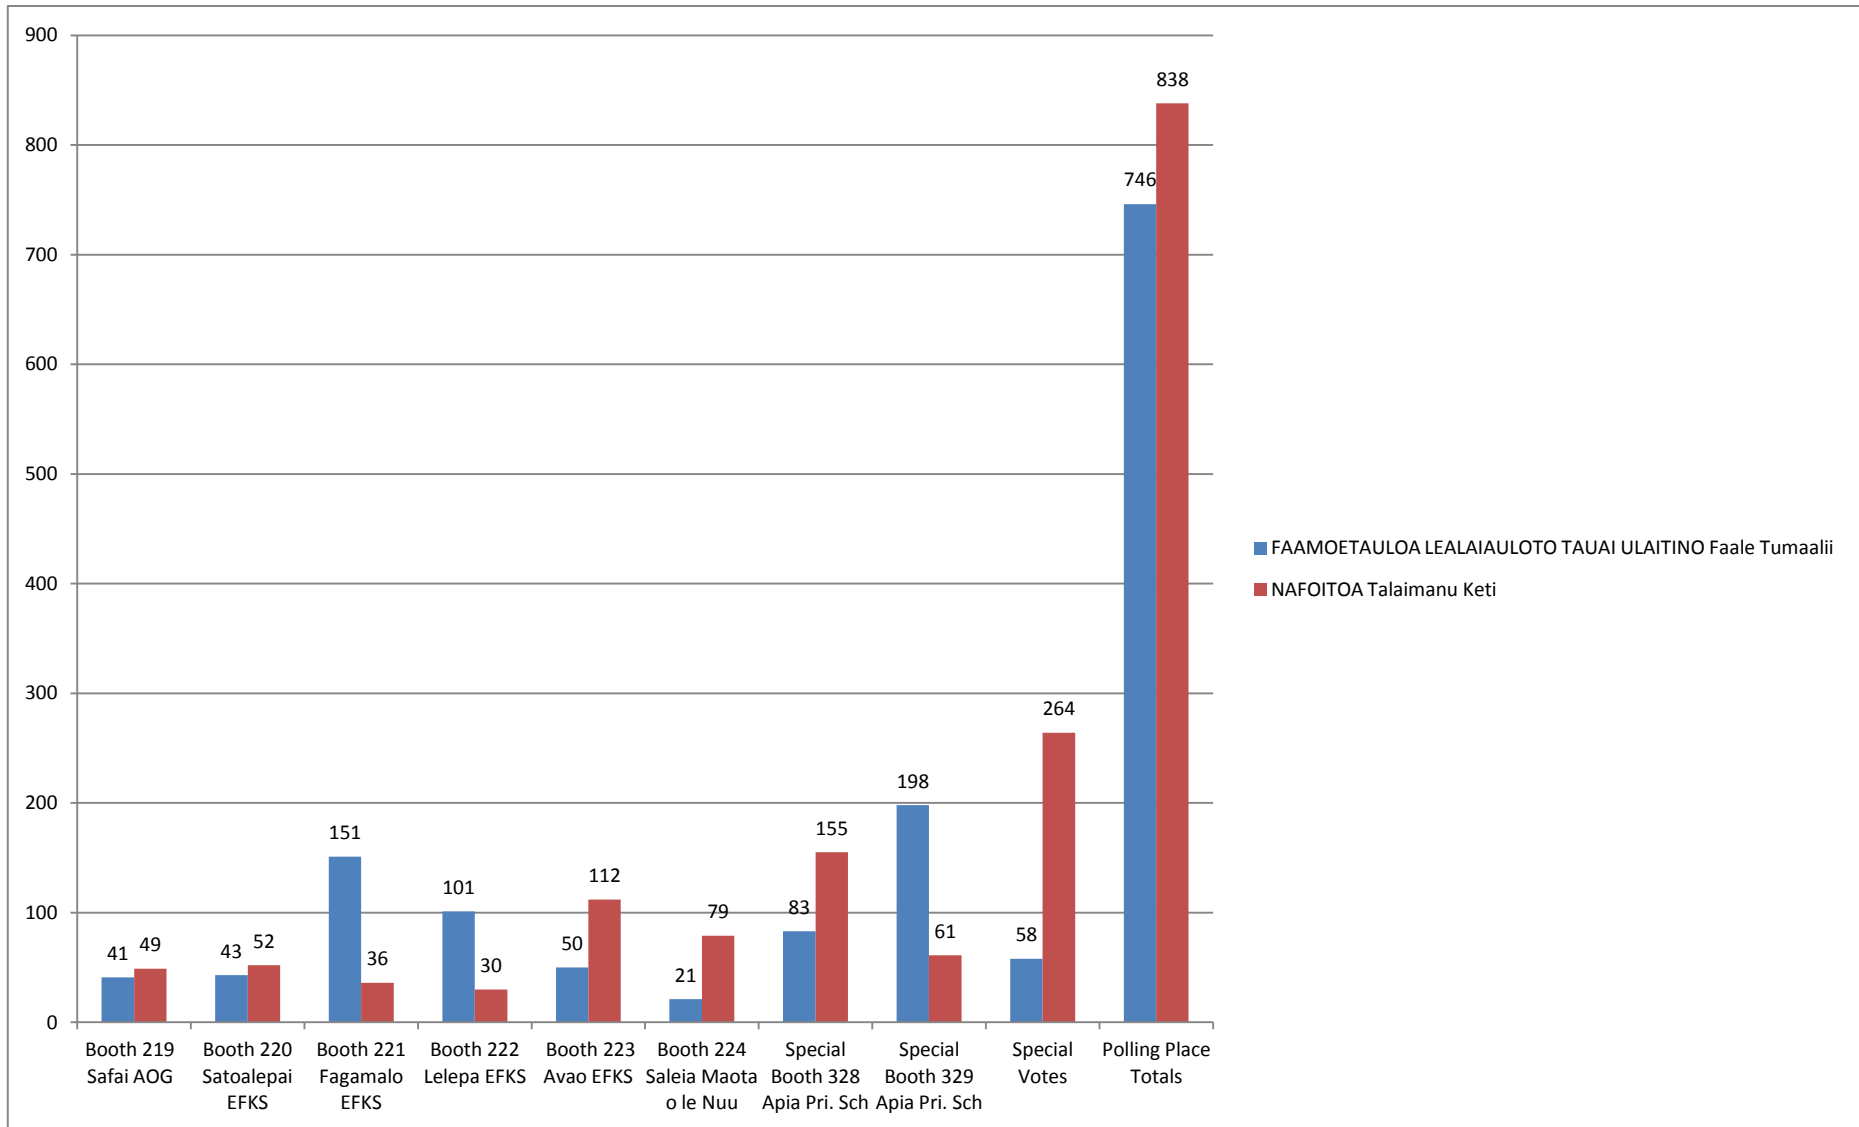

GAGAEMAUGA Nu.3

GENERAL ELECTIONS ORDINARY BALLOT AND VOTING PAPERS OFFICIAL RESULTS 2016

Candidates	BALLOT PAPERS									Polling Place Totals
	Booth 219 Safai AOG	Booth 220 Satoalepai EFKS	Booth 221 Fagamalo EFKS	Booth 222 Lelepa EFKS	Booth 223 Avao EFKS	Booth 224 Saleia Maota o le Nu	Special Booth 328 Apia Pri. Sch	Special Booth 329 Apia Pri. Sch	Special Votes	
FAAMOETAULOA LEALAI AULOTO TAUAI ULAITINO Faale Tumaalii	41	43	151	101	50	21	83	198	58	746
NAFOITOA Talaimanu Ketu	49	52	36	30	112	79	155	61	264	838
Sub - total (Total Valid Votes)	90	95	187	131	162	100	238	259	322	1584
Informal Votes								1	3	4
Apparent Dual Votes			1		3	1	2	2	1	10
Total Votes Cast	90	95	188	131	165	101	240	262	326	1598

TOTAL VOTES BY BOOTHS

TOTAL VOTES IN PERCENTAGE

- FAAMOETAULOA LEALAI AULOTO TAUAI ULAITINO Faale Tumaalii
- NAFOITOA Talaimanu Ketii