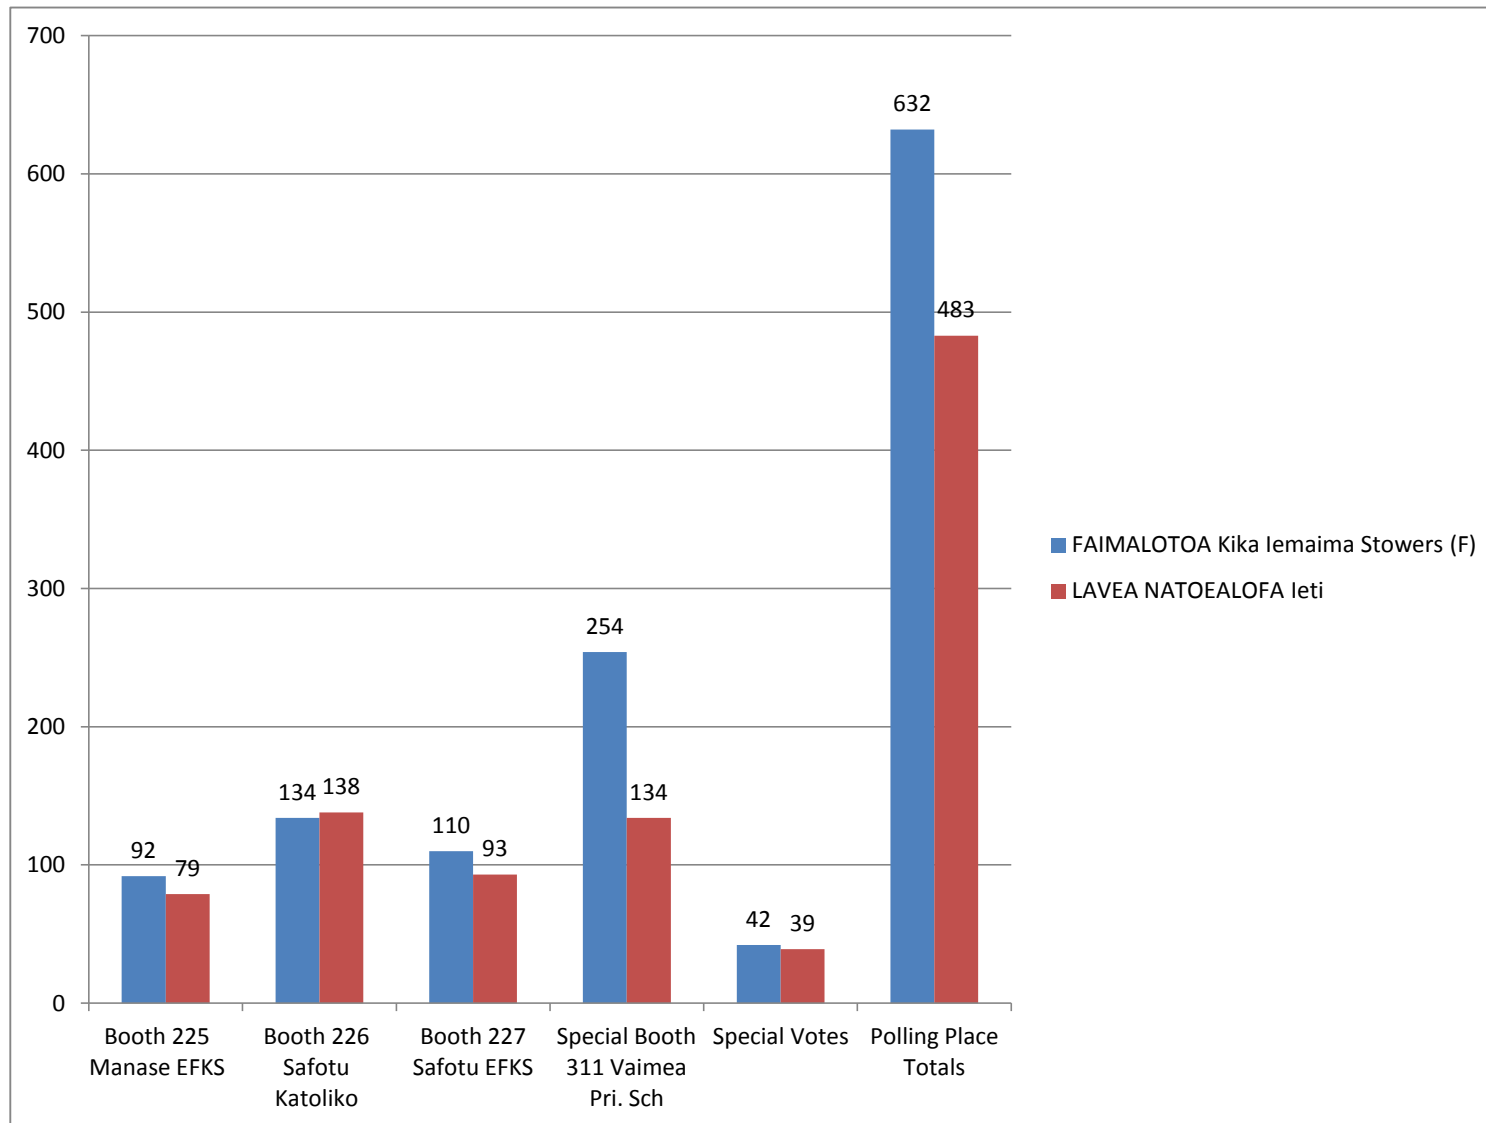

GAGAIFOMAUGA Nu.1

GENERAL ELECTIONS ORDINARY BALLOT AND VOTING PAPERS OFFICIAL RESULTS 2016

Candidates	BALLOT PAPERS					
	Booth 225 Manase EFKS	Booth 226 Safotu Katoliko	Booth 227 Safotu EFKS	Special Booth 311 Vaimea Pri. Sch	Special Votes	Polling Place Totals
FAIMALOTOA Kika Iemaima Stowers (F)	92	134	110	254	42	632
LAVEA NATOEALOFA Ieti	79	138	93	134	39	483
Sub - total (Total Valid Votes)	171	272	203	388	81	1,115
Informal Votes		1	1	5	1	8
Apparent Dual Votes	1	1				2
Total Votes Cast	172	274	204	393	82	1,125

TOTAL VOTES BY BOOTHS

TOTAL VOTES IN PERCENTAGE

- FAIMALOTOA Kika Iemaima Stowers (F)
- LAVEA NATOEALOFA Ieti