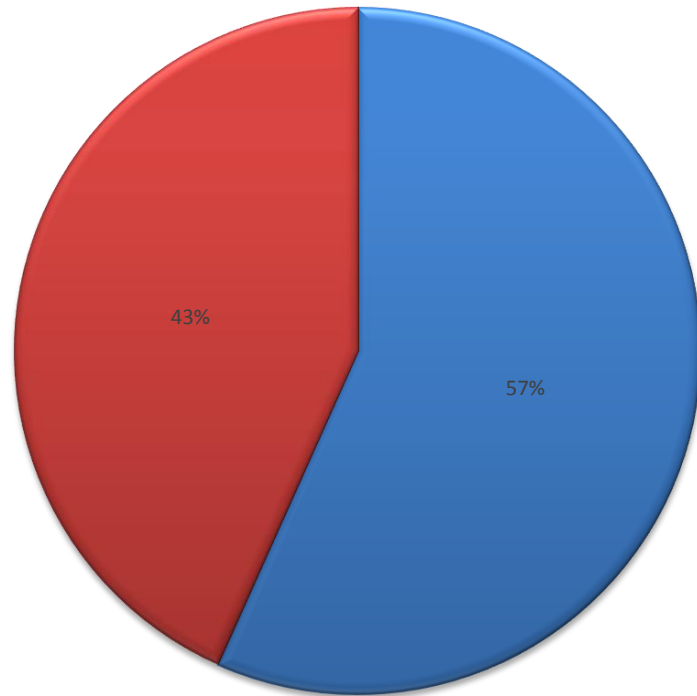

GAGAIFOMAUGA Nu.1

GENERAL ELECTIONS ORDINARY BALLOT AND VOTING PAPERS OFFICIAL RESULTS 2016

Candidates	BALLOT PAPERS					
	Booth 225 Manase EFKS	Booth 226 Safotu Katoliko	Booth 227 Safotu EFKS	Special Booth 311 Vaimea Pri. Sch	Special Votes	Polling Place Totals
FAIMALOTOA Kika Iemaima Stowers (F)	92	134	110	254	42	632
LAVEA NATOEALOFA Ieti	79	138	93	134	39	483
Sub - total (Total Valid Votes)	171	272	203	388	81	1,115
Informal Votes		1	1	5	1	8
Apparent Dual Votes	1	1				2
Total Votes Cast	172	274	204	393	82	1,125

TOTAL VOTES BY BOOTHS

TOTAL VOTES IN PERCENTAGE

- FAIMALOTOA Kika Iemaima Stowers (F)
- LAVEA NATOEALOFA Ieti