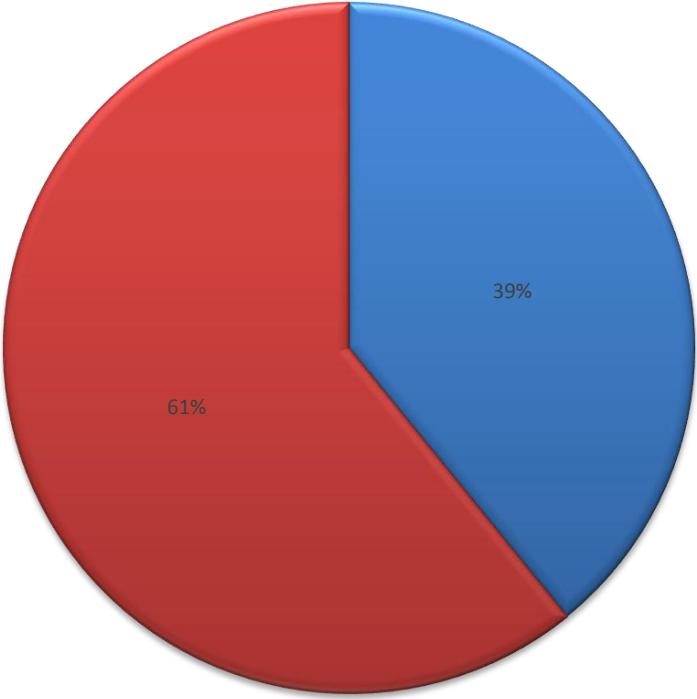

VAISIGANO Nu.2

GENERAL ELECTIONS ORDINARY BALLOT AND VOTING PAPERS OFFICIAL RESULTS 2016

Candidates	BALLOT PAPERS							Polling Place Totals
	Booth 242 Sataua EFKS	Booth 243 Sataua Metotisi	Booth 244 Papa EFKS	Special 326	Booth Apia Pri. Sch	Special Booth 327 Apia Pri. Sch	Special Votes	
MOTUOPUAA UIFAGASA Aisoli Vaai	66	141	38		74	115	28	462
TAPULESATELE Mauteni Tamasone Metuli II Esera	141	115	214		141	77	30	718
Sub - total (Total Valid Votes)	207	256	252		215	192	58	1,180
Informal Votes	1	1			2	2	2	8
Apparent Dual Votes	2							2
Total Votes Cast	210	257	252		217	194	60	1,190

TOTAL VOTES BY BOOTHS

TOTAL VOTES IN PERCENTAGE

- MOTUOPUAA UIFAGASA Aisoli Vaai
- TAPULESATELE Mauteni Tamasone Metuli II Esera