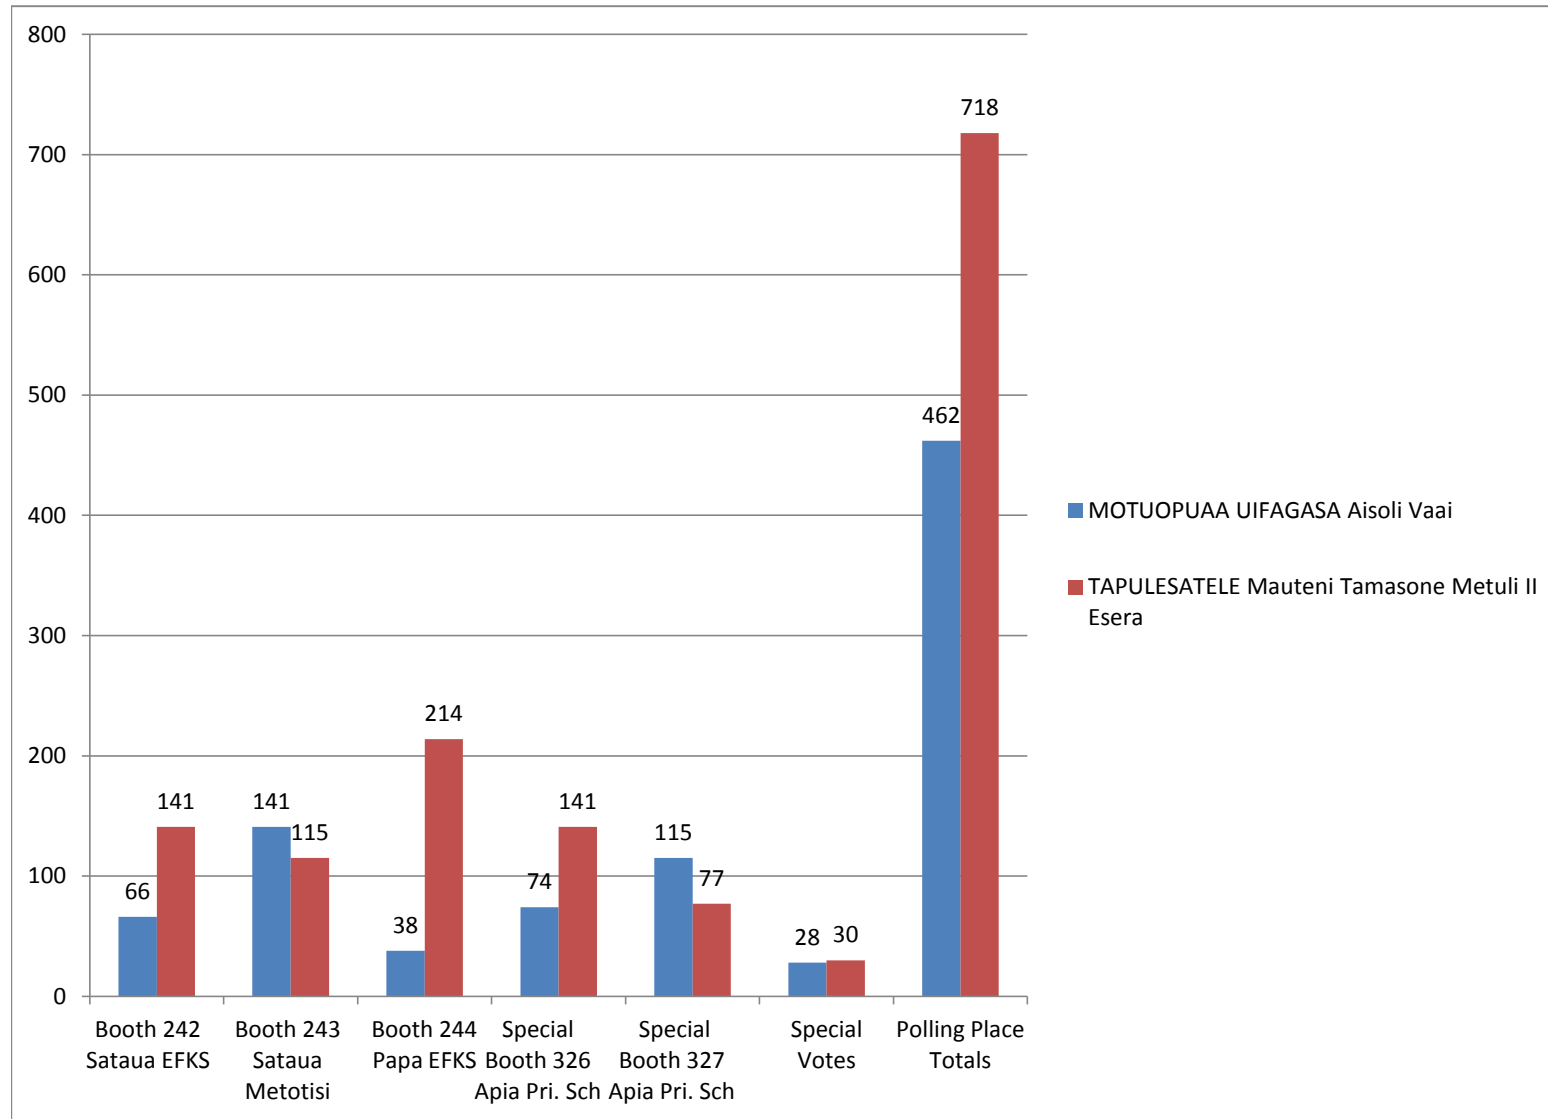

VAISIGANO Nu.2

GENERAL ELECTIONS ORDINARY BALLOT AND VOTING PAPERS OFFICIAL RESULTS 2016

Candidates	BALLOT PAPERS							Polling Place Totals
	Booth 242 Sataua EFKS	Booth 243 Sataua Metotisi	Booth 244 Papa EFKS	Special 326	Booth Apia Pri. Sch	Special Booth 327 Apia Pri. Sch	Special Votes	
MOTUOPUAA UIFAGASA Aisoli Vaai	66	141	38		74	115	28	462
TAPULESATELE Mauteni Tamasone Metuli II Esera	141	115	214		141	77	30	718
Sub - total (Total Valid Votes)	207	256	252		215	192	58	1,180
Informal Votes	1	1			2	2	2	8
Apparent Dual Votes	2							2
Total Votes Cast	210	257	252		217	194	60	1,190

TOTAL VOTES BY BOOTHS

TOTAL VOTES IN PERCENTAGE

- MOTUOPUAA UIFAGASA Aisoli Vaai
- TAPULESATELE Mauteni Tamasone Metuli II Esera