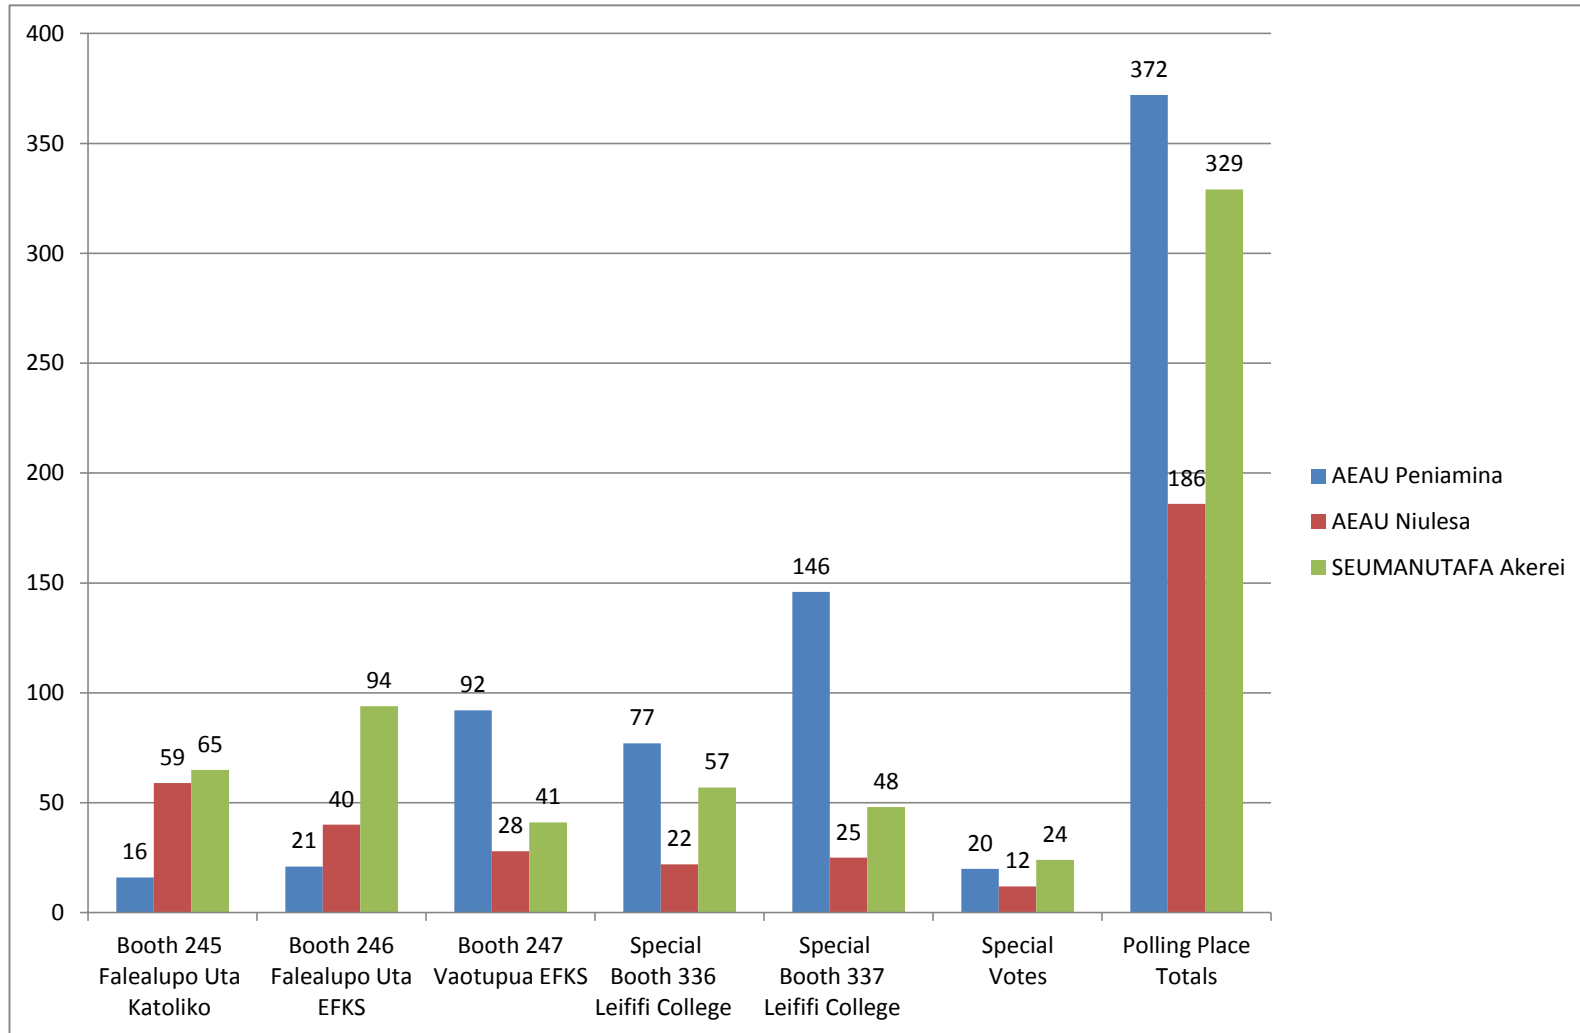

**FALEALUPO**  
**GENERAL ELECTIONS ORDINARY BALLOT AND VOTING PAPERS OFFICIAL RESULTS 2011**

<b>BALLOT PAPERS</b>							
<b>Candidates</b>	<b>Booth 245 Falealupo Uta Katoliko</b>	<b>Booth 246 Falealupo Uta EFKS</b>	<b>Booth 247 Vaotupua EFKS</b>	<b>Special Booth 336 Leififi College</b>	<b>Special Booth 337 Leififi College</b>	<b>Special Votes</b>	<b>Polling Place Totals</b>
AEAU Peniamina	16	21	92	77	146	20	<b>372</b>
AEAU Niulesa	59	40	28	22	25	12	<b>186</b>
SEUMANUTAFa Akerei	65	94	41	57	48	24	<b>329</b>
<b>Sub - total (Total Valid Votes)</b>	<b>140</b>	<b>155</b>	<b>161</b>	<b>156</b>	<b>219</b>	<b>56</b>	<b>887</b>
Informal Votes					1	1	<b>2</b>
Apparent Dual Votes	1	1					<b>2</b>
<b>Total Votes Cast</b>	<b>141</b>	<b>156</b>	<b>161</b>	<b>156</b>	<b>220</b>	<b>57</b>	<b>891</b>

## TOTAL VOTES BY BOOTHS

**TOTAL VOTES IN PERCENTAGE**

- AEAU Peniamina
- AEAU Niulesa
- SEUMANUTAFa Akerei