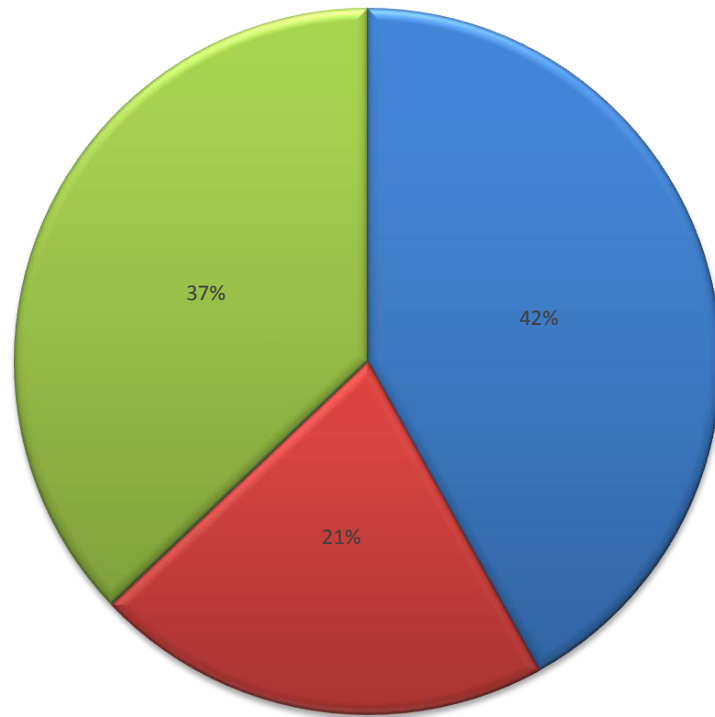

**FALEALUPO**  
**GENERAL ELECTIONS ORDINARY BALLOT AND VOTING PAPERS OFFICIAL RESULTS 2011**

<b>BALLOT PAPERS</b>							
<b>Candidates</b>	<b>Booth 245 Falealupo Uta Katoliko</b>	<b>Booth 246 Falealupo Uta EFKS</b>	<b>Booth 247 Vaotupua EFKS</b>	<b>Special Booth 336 Leififi College</b>	<b>Special Booth 337 Leififi College</b>	<b>Special Votes</b>	<b>Polling Place Totals</b>
AEAU Peniamina	16	21	92	77	146	20	<b>372</b>
AEAU Niulesa	59	40	28	22	25	12	<b>186</b>
SEUMANUTAFa Akerei	65	94	41	57	48	24	<b>329</b>
<b>Sub - total (Total Valid Votes)</b>	<b>140</b>	<b>155</b>	<b>161</b>	<b>156</b>	<b>219</b>	<b>56</b>	<b>887</b>
Informal Votes					1	1	<b>2</b>
Apparent Dual Votes	1	1					<b>2</b>
<b>Total Votes Cast</b>	<b>141</b>	<b>156</b>	<b>161</b>	<b>156</b>	<b>220</b>	<b>57</b>	<b>891</b>

## TOTAL VOTES BY BOOTHS

**TOTAL VOTES IN PERCENTAGE**

- AEAU Peniamina
- AEAU Niulesa
- SEUMANUTAFa Akerei