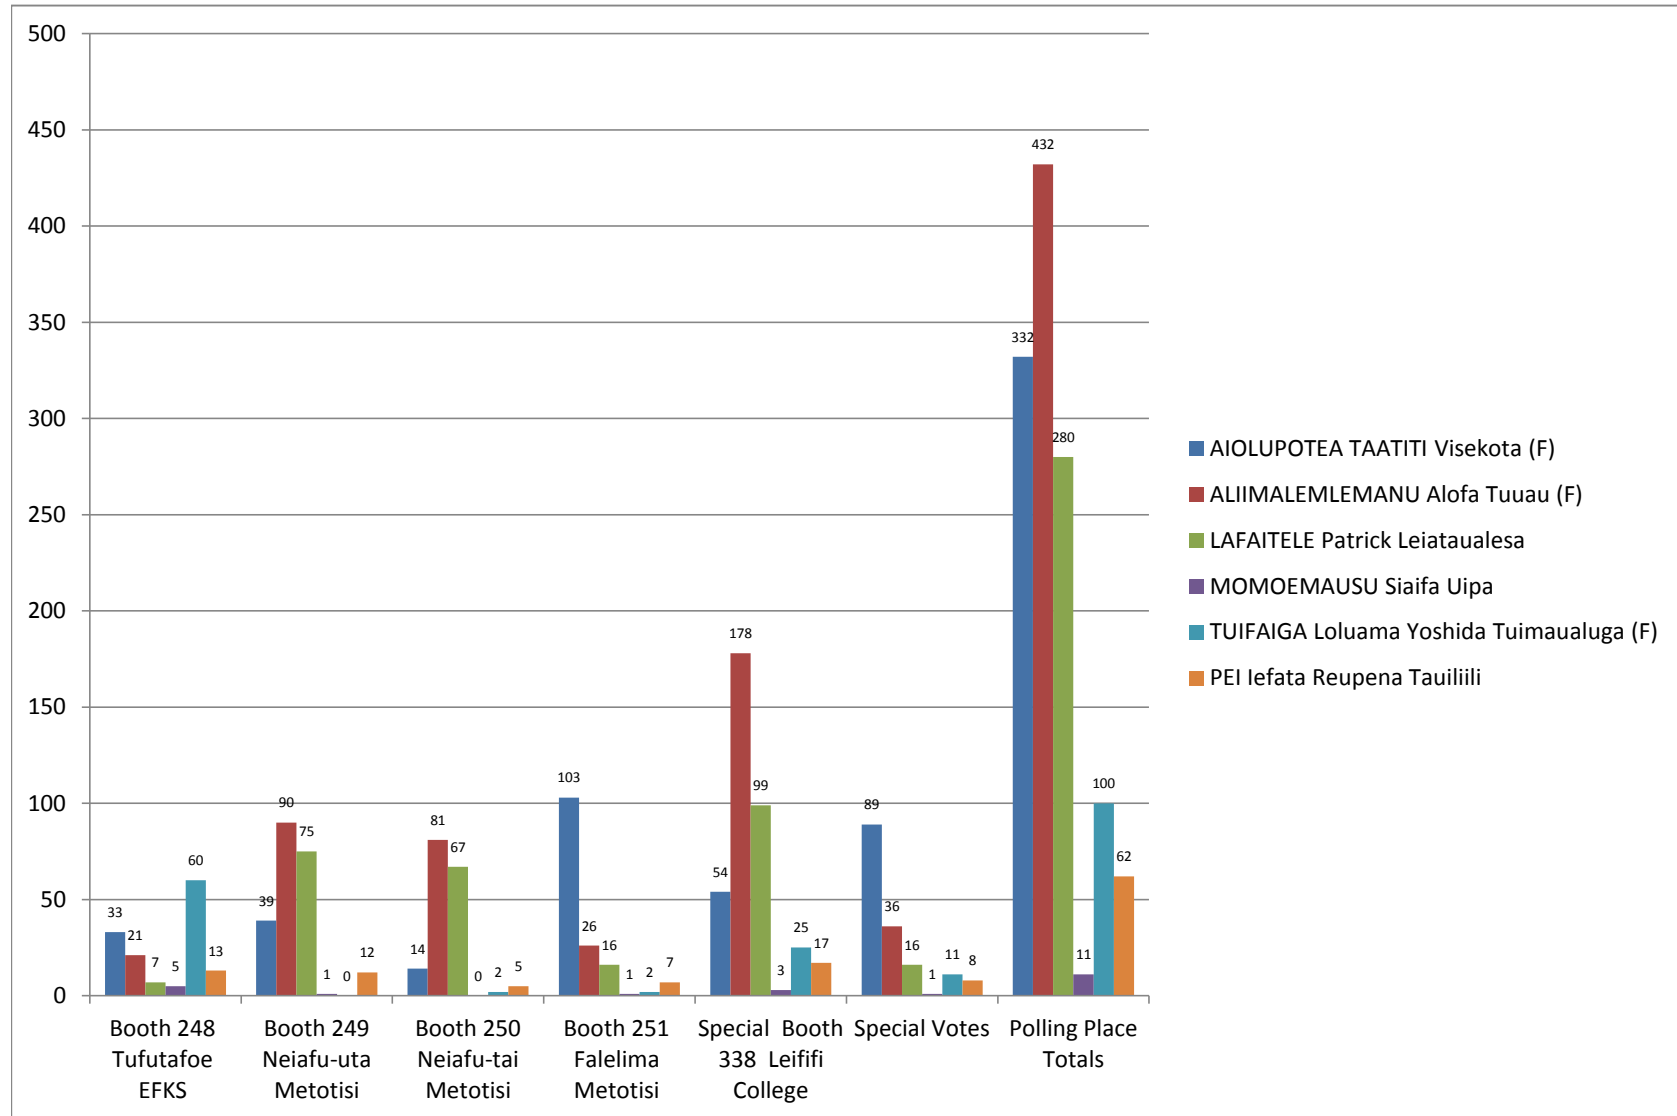

ALATAUA SISIFO

GENERAL ELECTIONS ORDINARY BALLOT AND VOTING PAPERS OFFICIAL RESULTS 2016

Candidates	BALLOT PAPERS						
	Booth 248 Tufutafoe EFKS	Booth 249 Neiafu-uta Metotisi	Booth 250 Neiafu-tai Metotisi	Booth 251 Falelima Metotisi	Special Booth 338 Leififi College	Special Votes	Polling Place Totals
AIOLUPOTEA TAATITI Visekota (F)	33	39	14	103	54	89	332
ALIIMALEMLEMANU Alofa Tuuau (F)	21	90	81	26	178	36	432
LAFATELE Patrick Leiatuaalesa	7	75	67	16	99	16	280
MOMOEMAUSU Siaifa Uipa	5	1	0	1	3	1	11
TUIFAIGA Loluama Yoshida Tuimauaaluga (F)	60	0	2	2	25	11	100
PEI Iefata Reupena Tauilili	13	12	5	7	17	8	62
Sub - total (Total Valid Votes)	139	217	169	155	376	161	1,217
Informal Votes	1					2	3
Apparent Dual Votes		3			3		6
Total Votes Cast	140	220	169	155	379	163	1,226

TOTAL VOTES BY BOOTHS

TOTAL VOTES IN PERCENTAGE