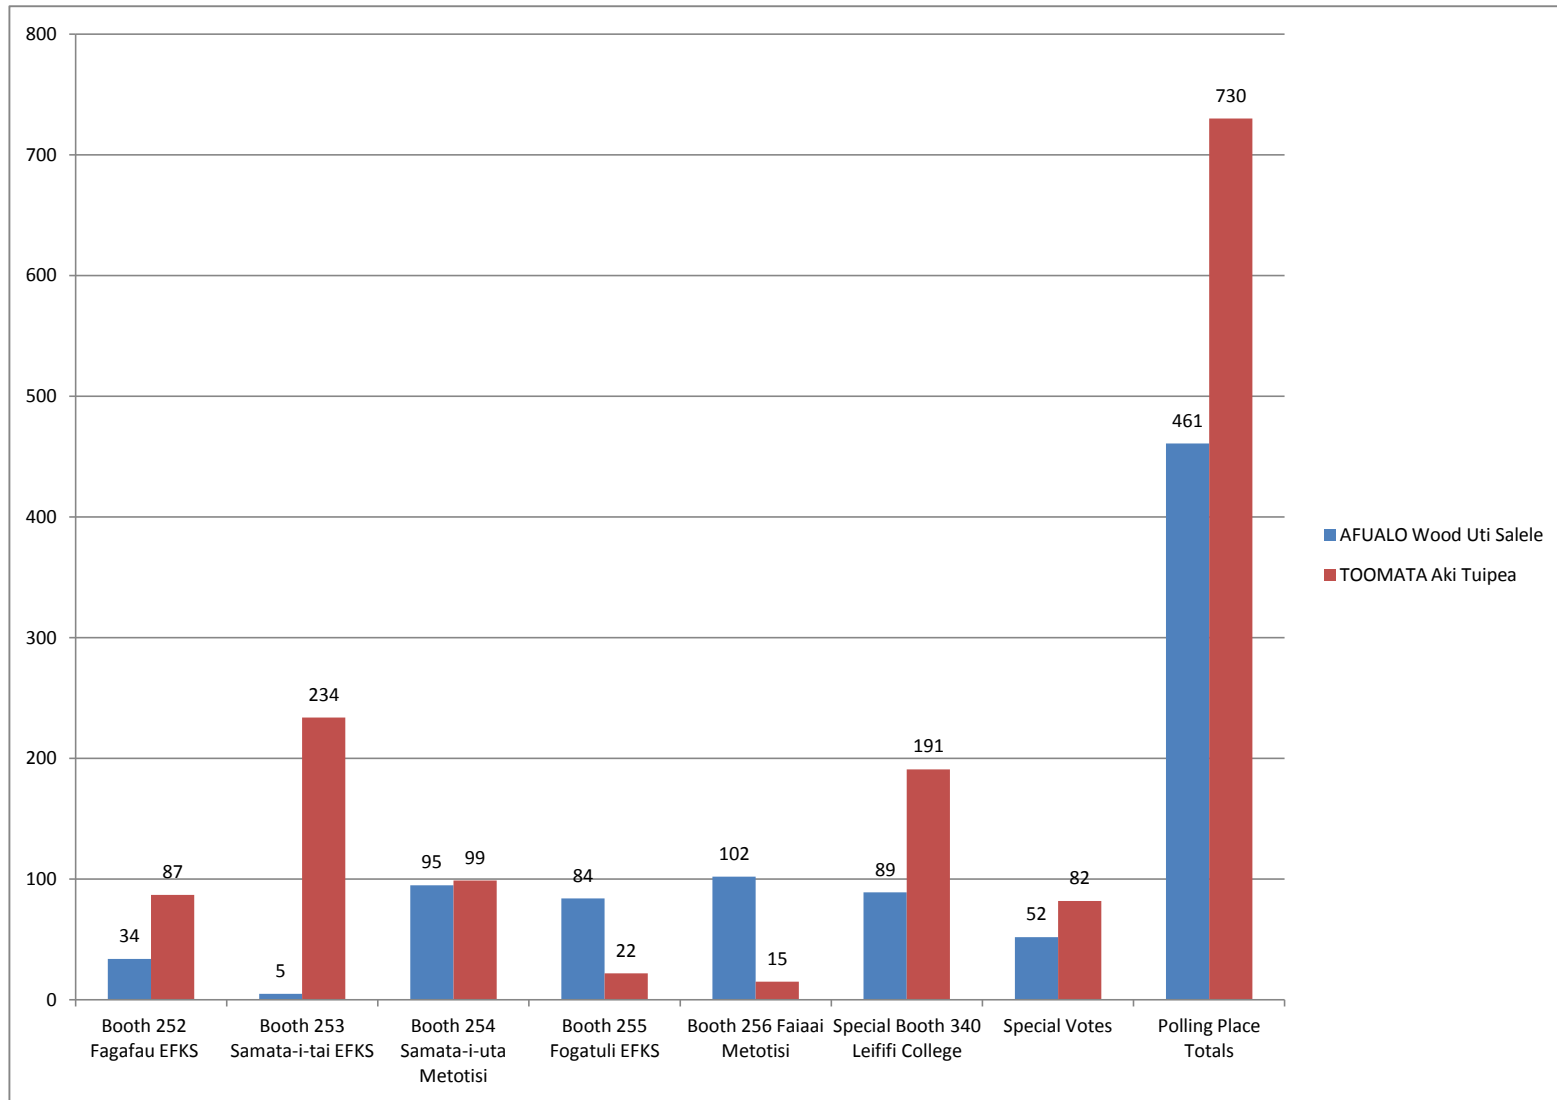

SALEGA SISIFO
GENERAL ELECTIONS ORDINARY BALLOT AND VOTING PAPERS OFFICIAL RESULTS 2016

Candidates	BALLOT PAPERS					BALLOT PAPERS		
	Booth 252 Fagafau EFKS	Booth 253 Samata-i-tai EFKS	Booth 254 Samata-i-uta Metotisi	Booth 255 Fogatuli EFKS	Booth 256 Faiaai Metotisi	Special Booth 340 Leififi College	Special Votes	Polling Place Totals
AFUALO Wood Uti Salele	34	5	95	84	102	89	52	461
TOOMATA Aki Tuipea	87	234	99	22	15	191	82	730
Sub - total (Total Valid Votes)	121	239	194	106	117	280	134	1,191
Informal Votes		1		1	1	1	6	10
Apparent Dual Votes								
Total Votes Cast	121	240	194	107	118	281	140	1,201

TOTAL VOTES BY BOOTHS

TOTAL VOTES IN PERCENTAGE