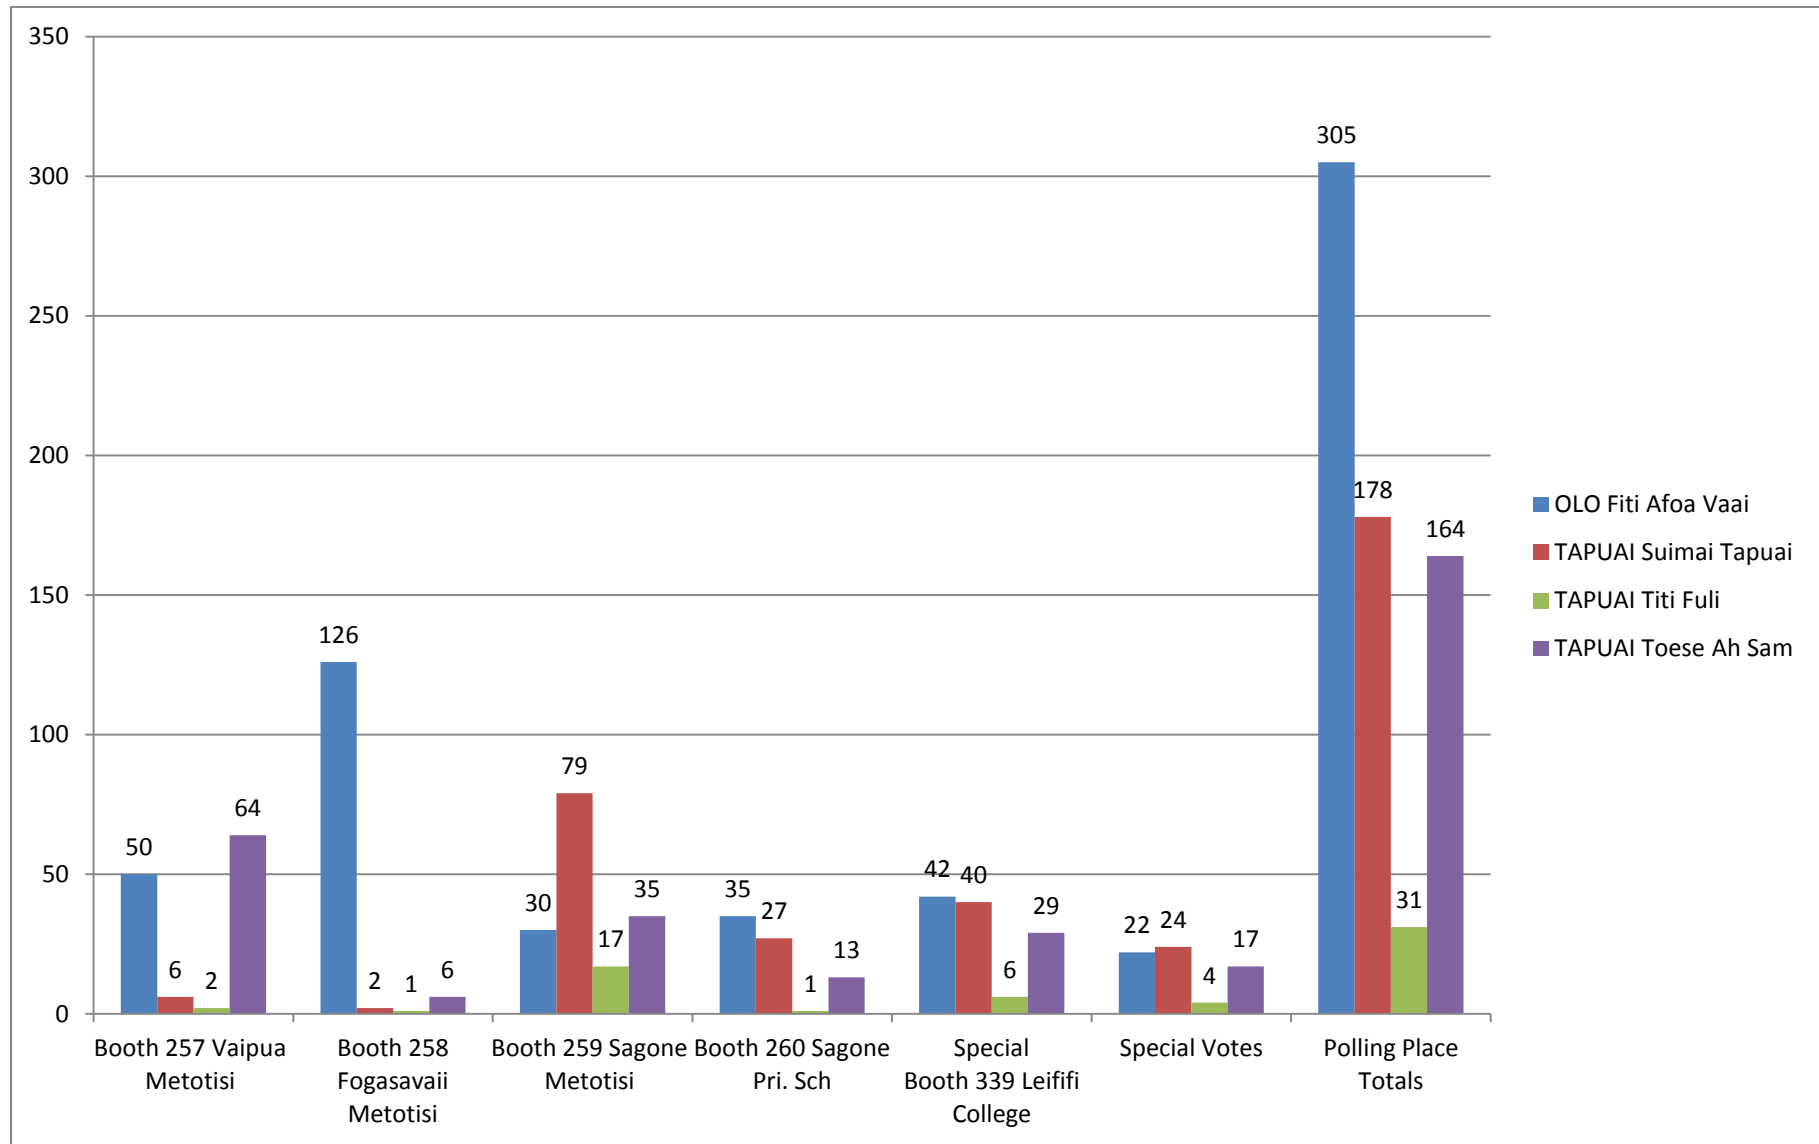

SALEGA SASAE

GENERAL ELECTIONS ORDINARY BALLOT AND VOTING PAPERS OFFICIAL RESULTS 2016

Candidates	Ballot Papers						Special Votes	Polling Place Totals
	Booth 257 Vaipua Metotisi	Booth 258 Fogasavaii Metotisi	Booth 259 Sagone Metotisi	Booth 260 Sagone Pri. Sch	Special Booth 339 Leififi College			
OLO Fiti Afoa Vaai	50	126	30	35	42	22	305	
TAPUAI Suimai Tapuai	6	2	79	27	40	24	178	
TAPUAI Titi Fuli	2	1	17	1	6	4	31	
TAPUAI Toese Ah Sam	64	6	35	13	29	17	164	
Sub - total (Total Valid Votes)	122	135	161	76	117	67	678	
Informal Votes		2				2	4	
Apparent Dual Votes	1		2			1	4	
Total Votes Cast	123	137	163	76	117	70	686	

TOTAL VOTES BY BOOTHS

TOTAL VOTES IN PERCENTAGE

- OLO Fiti Afoa Vaai
- TAPUAI Suimai Tapuai
- TAPUAI Titi Fuli
- TAPUAI Toese Ah Sam