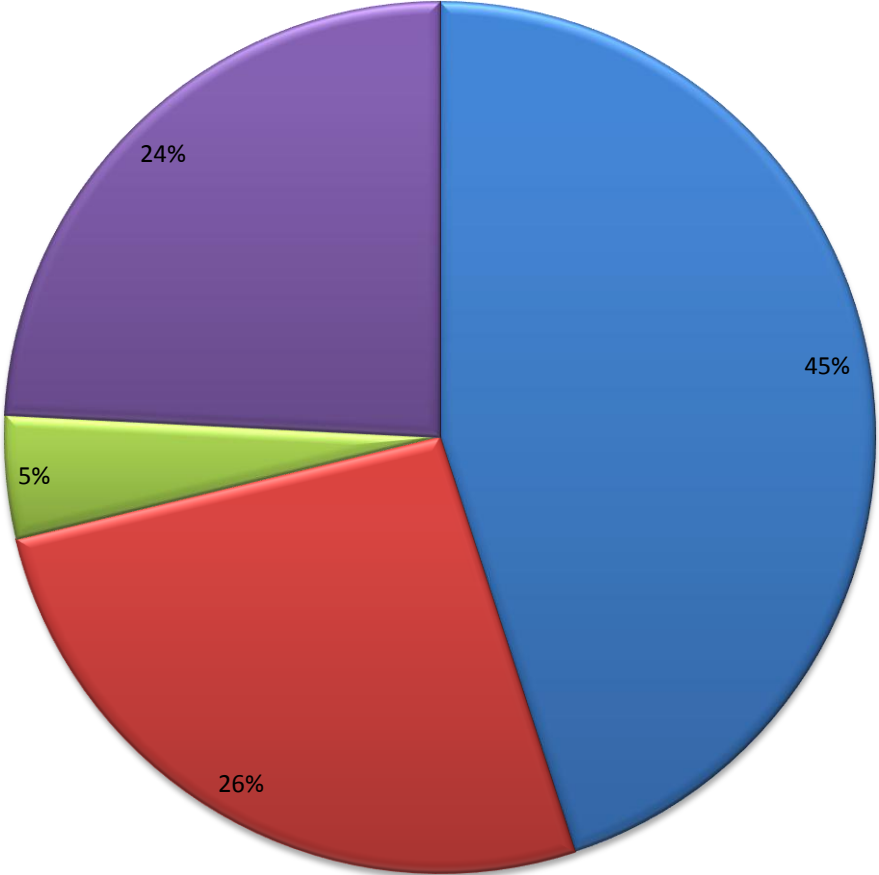

SALEGA SASAE

GENERAL ELECTIONS ORDINARY BALLOT AND VOTING PAPERS OFFICIAL RESULTS 2016

Candidates	Ballot Papers						Special Votes	Polling Place Totals
	Booth 257 Vaipua Metotisi	Booth 258 Fogasavaii Metotisi	Booth 259 Sagone Metotisi	Booth 260 Sagone Pri. Sch	Special Booth 339 Leififi College			
OLO Fiti Afoa Vaai	50	126	30	35	42	22	305	
TAPUAI Suimai Tapuai	6	2	79	27	40	24	178	
TAPUAI Titi Fuli	2	1	17	1	6	4	31	
TAPUAI Toese Ah Sam	64	6	35	13	29	17	164	
Sub - total (Total Valid Votes)	122	135	161	76	117	67	678	
Informal Votes		2				2	4	
Apparent Dual Votes	1		2			1	4	
Total Votes Cast	123	137	163	76	117	70	686	

TOTAL VOTES BY BOOTHS

TOTAL VOTES IN PERCENTAGE

- OLO Fiti Afoa Vaai
- TAPUAI Suimai Tapuai
- TAPUAI Titi Fuli
- TAPUAI Toese Ah Sam