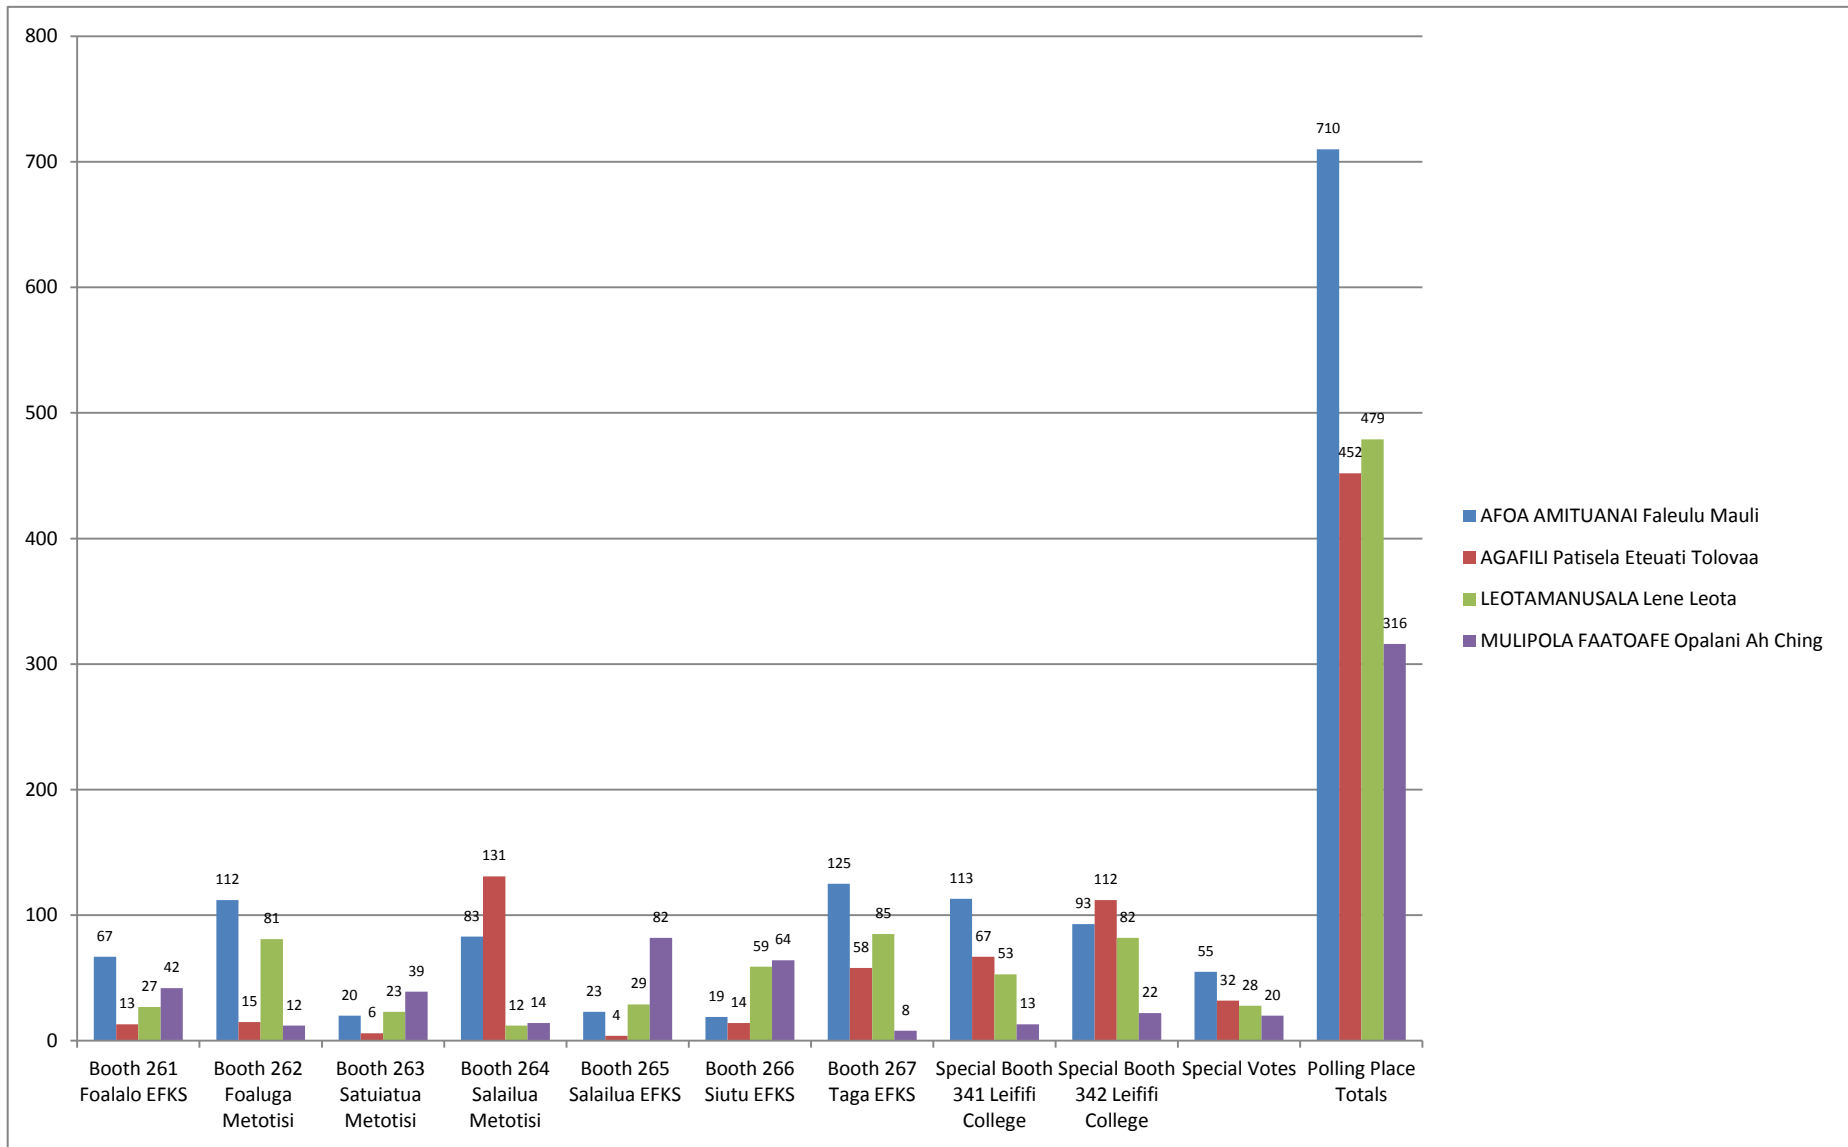

PALAU LI SISIFO

GENERAL ELECTIONS ORDINARY BALLOT AND VOTING PAPERS OFFICIAL RESULTS 2016

BALLOT PAPERS											
Candidates	Booth 261 Folalalo EFKS	Booth 262 Folaluga Metotisi	Booth 263 Satuiatua Metotisi	Booth 264 Salailua Metotisi	Booth 265 Salailua EFKS	Booth 266 Siutu EFKS	Booth 267 Taga EFKS	Special Booth 341 Leififi College	Special Booth 342 Leififi College	Special Votes	Polling Place Totals
AFOA AMITUANAI Faleulu Maui	67	112	20	83	23	19	125	113	93	55	710
AGAFILI Patisela Eteuati Tolovaa	13	15	6	131	4	14	58	67	112	32	452
LEOTAMANUSALA Lene Leota	27	81	23	12	29	59	85	53	82	28	479
MULIPOLA FAATOAFE Opalani Ah Ching	42	12	39	14	82	64	8	13	22	20	316
Sub - total (Total Valid Votes)	149	220	88	240	138	156	276	246	309	135	1,957
Informal Votes				1		1		3	1		6
Apparent Dual Votes				1			1		1	1	2
Total Votes Cast	149	220	88	242	138	157	277	249	311	136	1,965

TOTAL VOTES BY BOOTHS

TOTAL VOTES IN PERCENTAGE