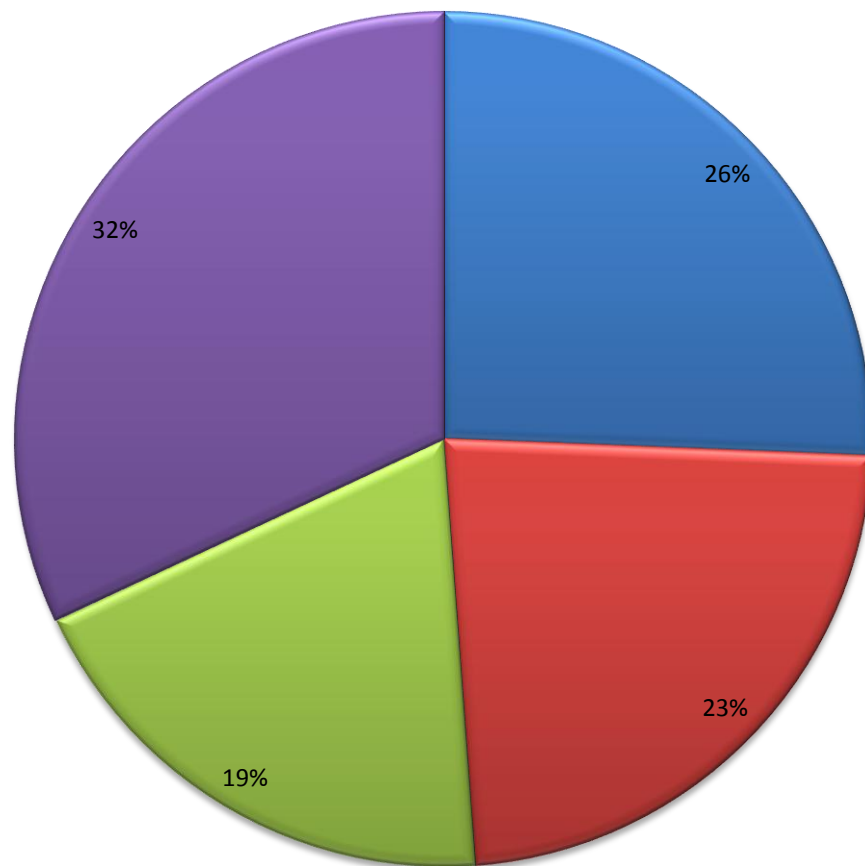

FALEATA SASAE

GENERAL ELECTIONS ORDINARY BALLOT AND VOTING PAPERS OFFICIAL RESULTS 2016

Candidates	BALLOT PAPERS											Special Votes	Polling Place Totals
	Booth 34 Vaimoso EFKS	Booth 35 Vaimoso Metotisi	Booth 36 Lepea Katoliko	Booth 37 Lepea Komiti Tumama	Booth 38 Vailoa-tai EFKS	Booth 39 Vailoa-uta EFKS	Booth 40 Tulaele EFKS	Booth 41 Sinamoga Katoliko	Booth 42 Alafua EFKS	Booth 43 Moamoa Katoliko			
AULAVEMAI Tafito Selesele Faaaliga	189	77	20	9	15	34	38	74	30	74	46	606	
AVEAU Niko Palamo	63	182	14	6	20	15	12	104	49	45	38	548	
NUU Tapasu Leung Wai	13	5	2	14	110	72	106	38	46	22	26	454	
SALAUUSA John Ah Ching	9	15	138	296	44	45	15	6	89	49	50	756	
Sub - Total	274	279	174	325	189	166	171	222	214	190	160	2364	
Informal Votes	2	8	3	1	4	0	3	5	0	1	2	29	
Plus Apparent Dual Votes	1	0	1	1	3	2	0	0	0	0	0	8	
Total Votes Cast	277	287	178	327	196	168	174	227	214	191	162	2401	

TOTAL VOTES BY BOOTHS

TOTAL VOTES IN PERCENTAGE

- AULAVEMAI Tafito Selesele Faaaliga
- AVEAU Niko Palamo
- NUU Tapasu Leung Wai
- SALAUSA John Ah Ching