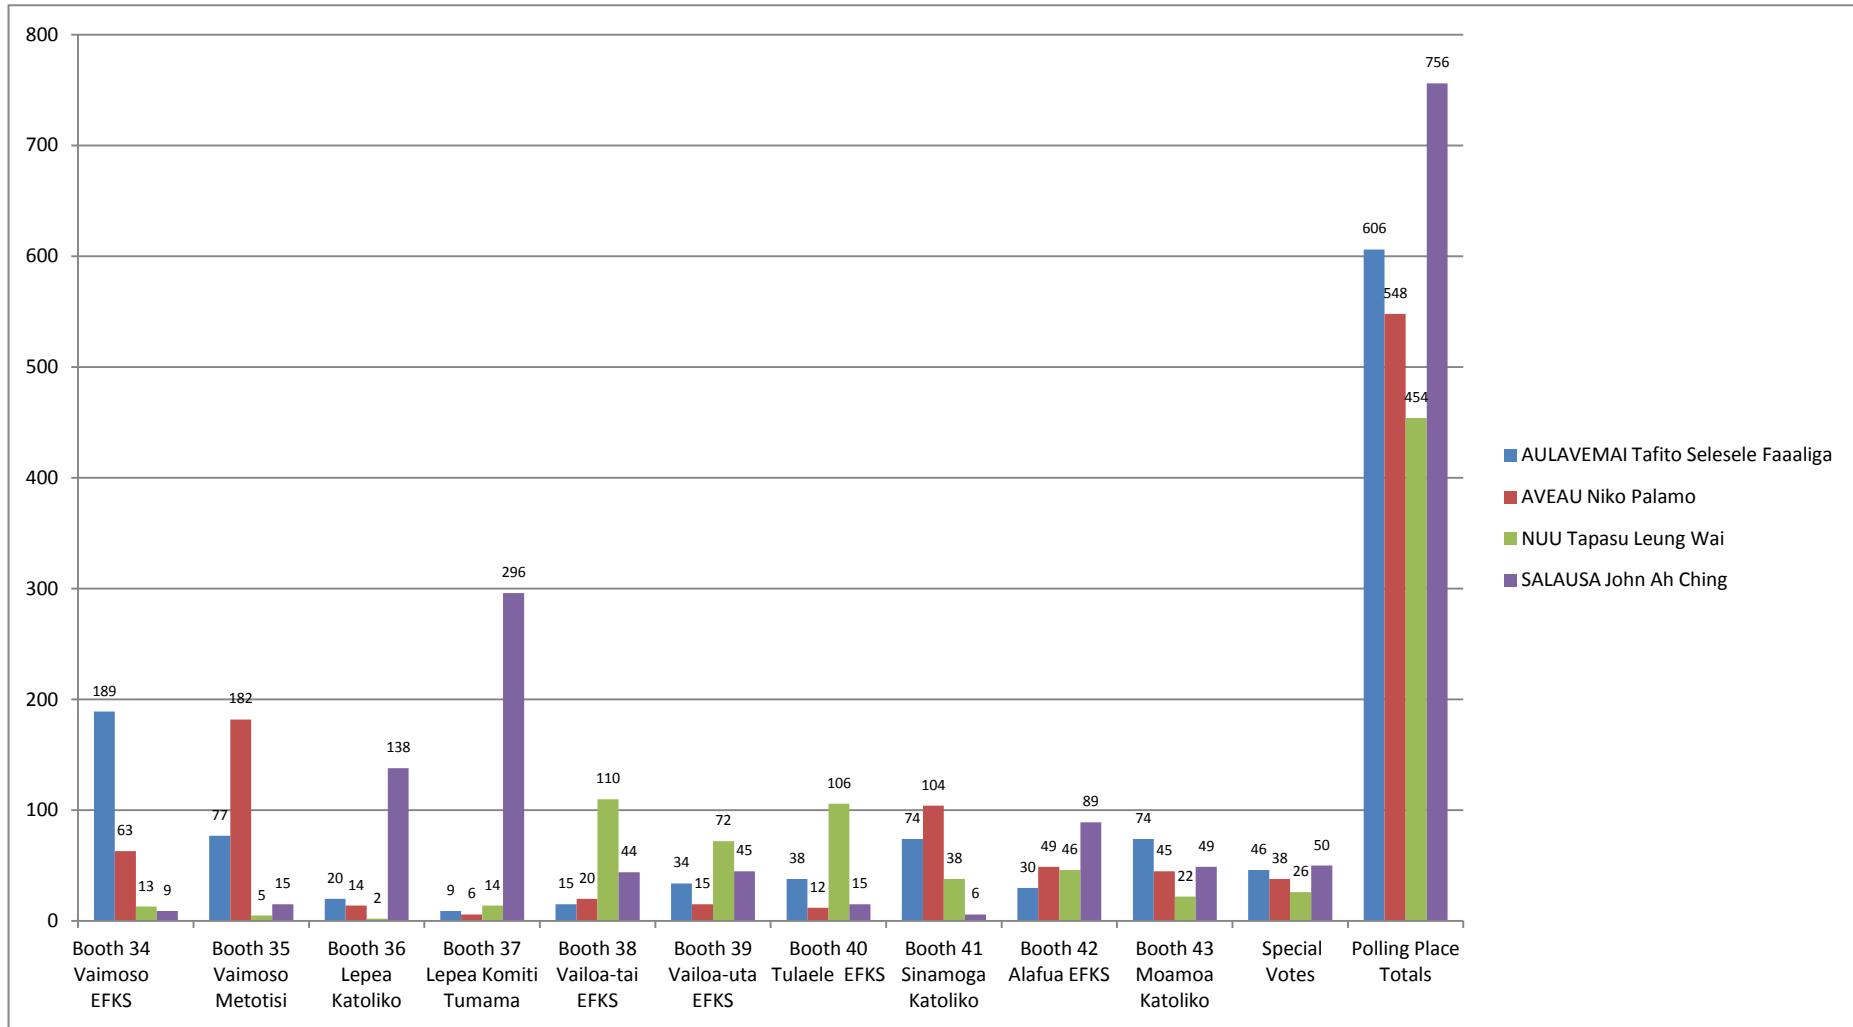

FALEATA SASAE

GENERAL ELECTIONS ORDINARY BALLOT AND VOTING PAPERS OFFICIAL RESULTS 2016

Candidates	BALLOT PAPERS											Special Votes	Polling Place Totals
	Booth 34 Vaimoso EFKS	Booth 35 Vaimoso Metotisi	Booth 36 Lepea Katoliko	Booth 37 Lepea Komiti Tumama	Booth 38 Vailoa-tai EFKS	Booth 39 Vailoa-uta EFKS	Booth 40 Tulaele EFKS	Booth 41 Sinamoga Katoliko	Booth 42 Alafua EFKS	Booth 43 Moamoa Katoliko			
AULAVEMAI Tafito Selesele Faaaliga	189	77	20	9	15	34	38	74	30	74	46	606	
AVEAU Niko Palamo	63	182	14	6	20	15	12	104	49	45	38	548	
NUU Tapasu Leung Wai	13	5	2	14	110	72	106	38	46	22	26	454	
SALAUUSA John Ah Ching	9	15	138	296	44	45	15	6	89	49	50	756	
Sub - Total	274	279	174	325	189	166	171	222	214	190	160	2364	
Informal Votes	2	8	3	1	4	0	3	5	0	1	2	29	
Plus Apparent Dual Votes	1	0	1	1	3	2	0	0	0	0	0	8	
Total Votes Cast	277	287	178	327	196	168	174	227	214	191	162	2401	

TOTAL VOTES BY BOOTHS

TOTAL VOTES IN PERCENTAGE

- AULAVEMAI Tafito Selesele Faaaliga
- AVEAU Niko Palamo
- NUU Tapasu Leung Wai
- SALAUSA John Ah Ching