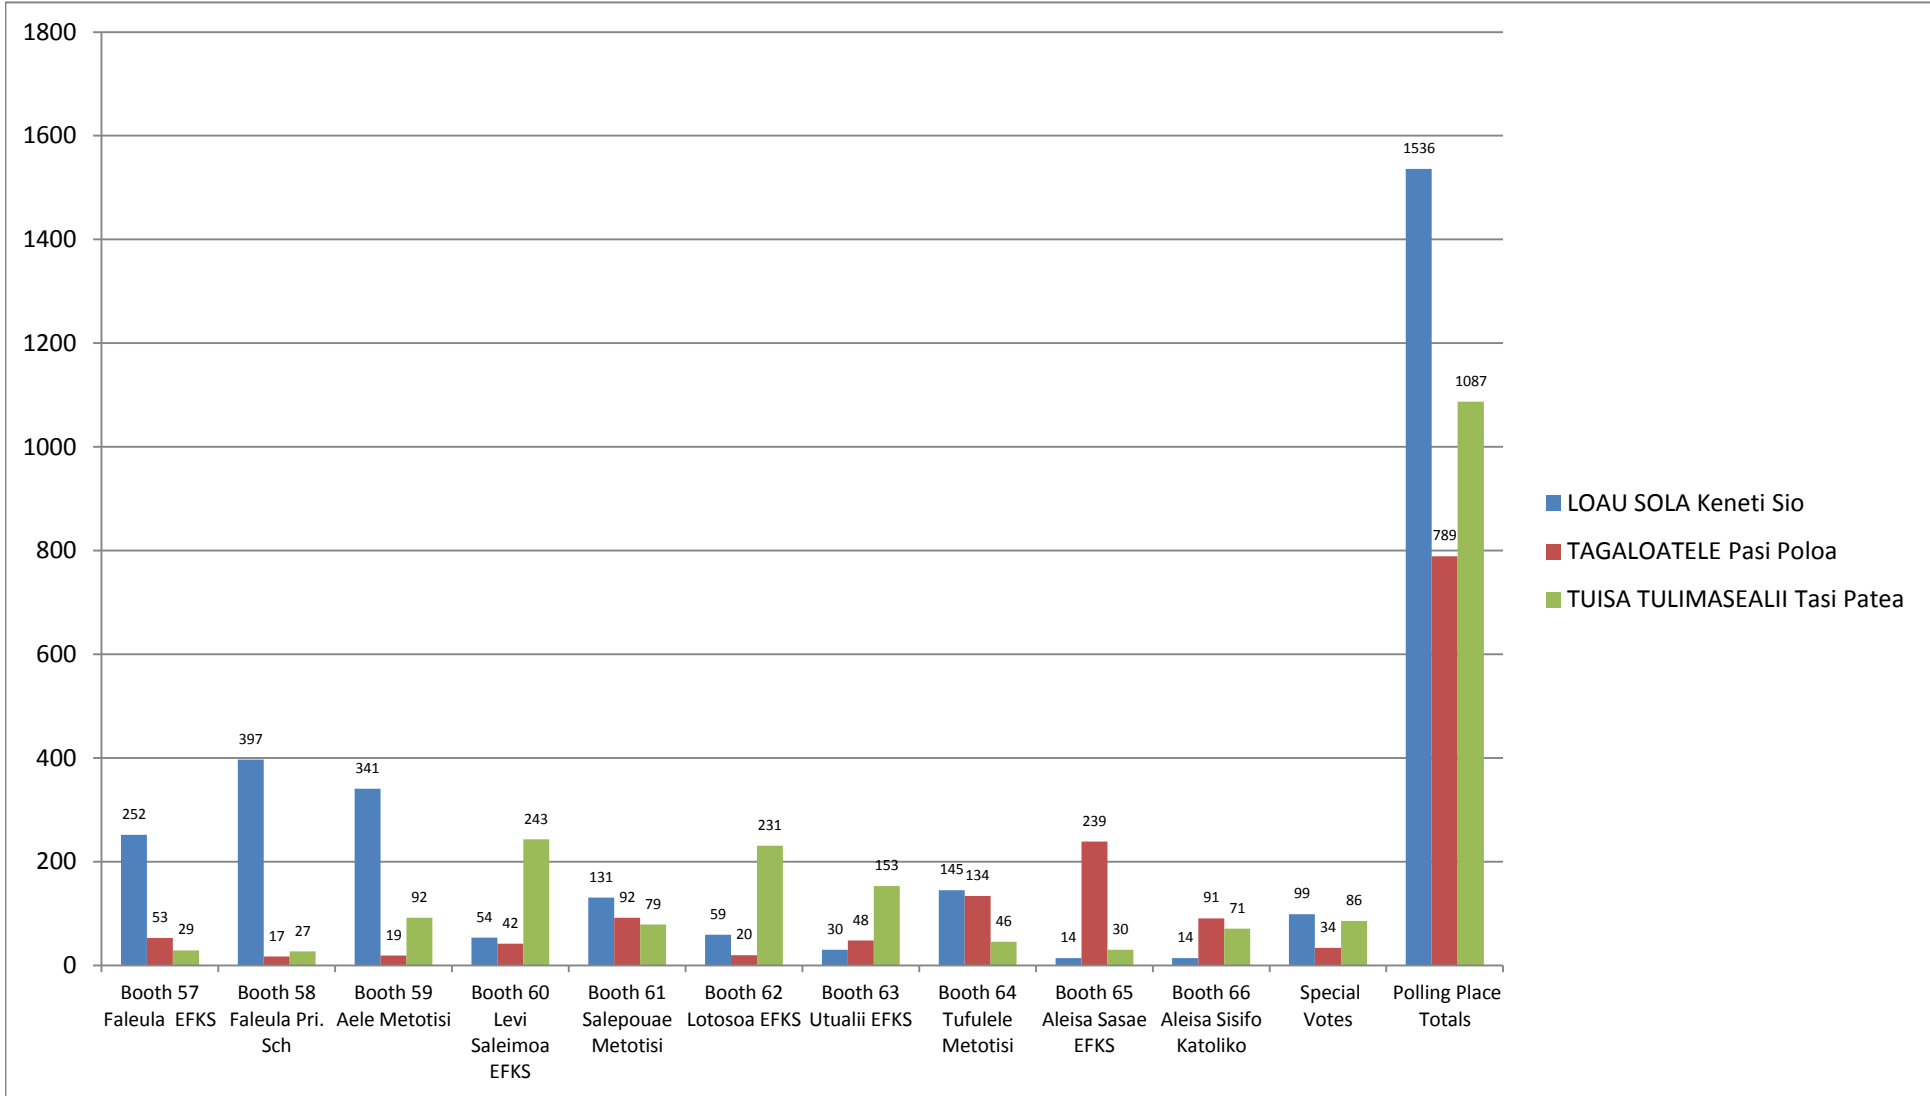

SAGAGA LE FALEFA
GENERAL ELECTIONS ORDINARY BALLOT AND VOTING PAPERS OFFICIAL RESULTS 2016

	BALLOT PAPERS											
Candidates	Booth 57 Faleula EFKS	Booth 58 Faleula Pri. Sch	Booth 59 Aele Metotisi	Booth 60 Levi Saleimoa EFKS	Booth 61 Salepouae Metotisi	Booth 62 Lotosoa EFKS	Booth 63 Utualii EFKS	Booth 64 Tufulele Metotisi	Booth 65 Aleisa Sasae EFKS	Booth 66 Aleisa Sisifo Katoliko	Special Votes	Polling Place Totals
LOAU SOLA Keneti Sio	252	397	341	54	131	59	30	145	14	14	99	1536
TAGALOATELE Pasi Poloa	53	17	19	42	92	20	48	134	239	91	34	789
TUISA TULIMASEALII Tasi Patea	29	27	92	243	79	231	153	46	30	71	86	1087
Sub - total (Total Valid Votes)	334	441	452	339	302	310	231	325	283	176	219	3412
Informal Votes		6	8	5	2	4		4	1		2	32
Apparent Dual Votes		2	2	1			1					6
Total Votes Cast	334	449	462	345	304	314	232	329	284	176	221	3450

TOTAL VOTES BY BOOTHS

TOTAL VOTES IN PERCENTAGE

- LOAU SOLA Keneti Sio
- TAGALOATELE Pasi Poloa
- TUISA TULIMASEALII Tasi Patea