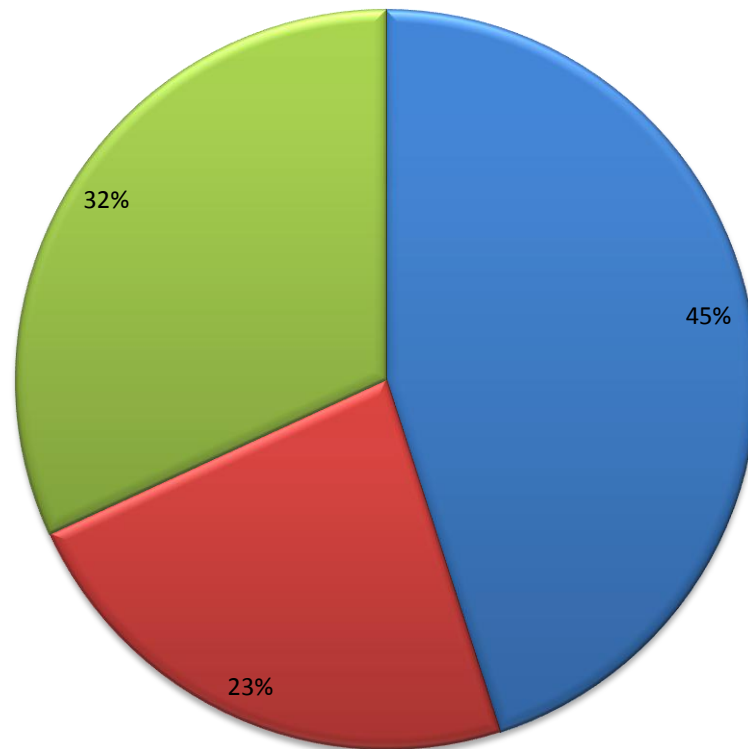

SAGAGA LE FALEFA
GENERAL ELECTIONS ORDINARY BALLOT AND VOTING PAPERS OFFICIAL RESULTS 2016

	BALLOT PAPERS											
Candidates	Booth 57 Faleula EFKS	Booth 58 Faleula Pri. Sch	Booth 59 Aele Metotisi	Booth 60 Levi Saleimoa EFKS	Booth 61 Salepouae Metotisi	Booth 62 Lotosoa EFKS	Booth 63 Utualii EFKS	Booth 64 Tufulele Metotisi	Booth 65 Aleisa Sasae EFKS	Booth 66 Aleisa Sisifo Katoliko	Special Votes	Polling Place Totals
LOAU SOLA Keneti Sio	252	397	341	54	131	59	30	145	14	14	99	1536
TAGALOATELE Pasi Poloa	53	17	19	42	92	20	48	134	239	91	34	789
TUISA TULIMASEALII Tasi Patea	29	27	92	243	79	231	153	46	30	71	86	1087
Sub - total (Total Valid Votes)	334	441	452	339	302	310	231	325	283	176	219	3412
Informal Votes		6	8	5	2	4		4	1		2	32
Apparent Dual Votes		2	2	1			1					6
Total Votes Cast	334	449	462	345	304	314	232	329	284	176	221	3450

TOTAL VOTES BY BOOTHS

TOTAL VOTES IN PERCENTAGE

- LOAU SOLA Keneti Sio
- TAGALOATELE Pasi Poloa
- TUISA TULIMASEALII Tasi Patea