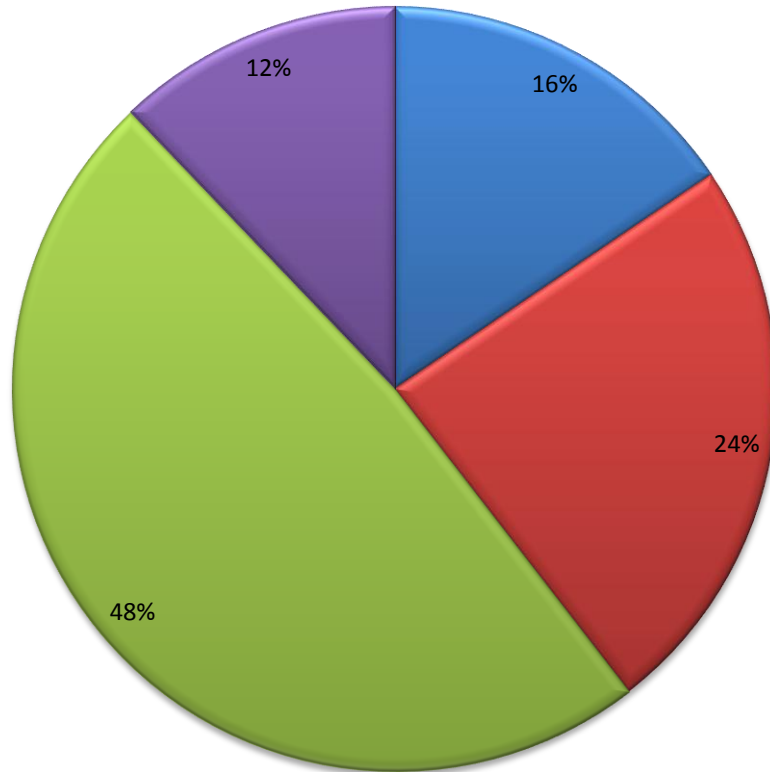

Total Votes in percentage

- FATA Meafou
- MAULOLO Tavita Aмосa
- SEIULI Ueligitone Seiuli
- TOGATALIMA Faafouina Milford